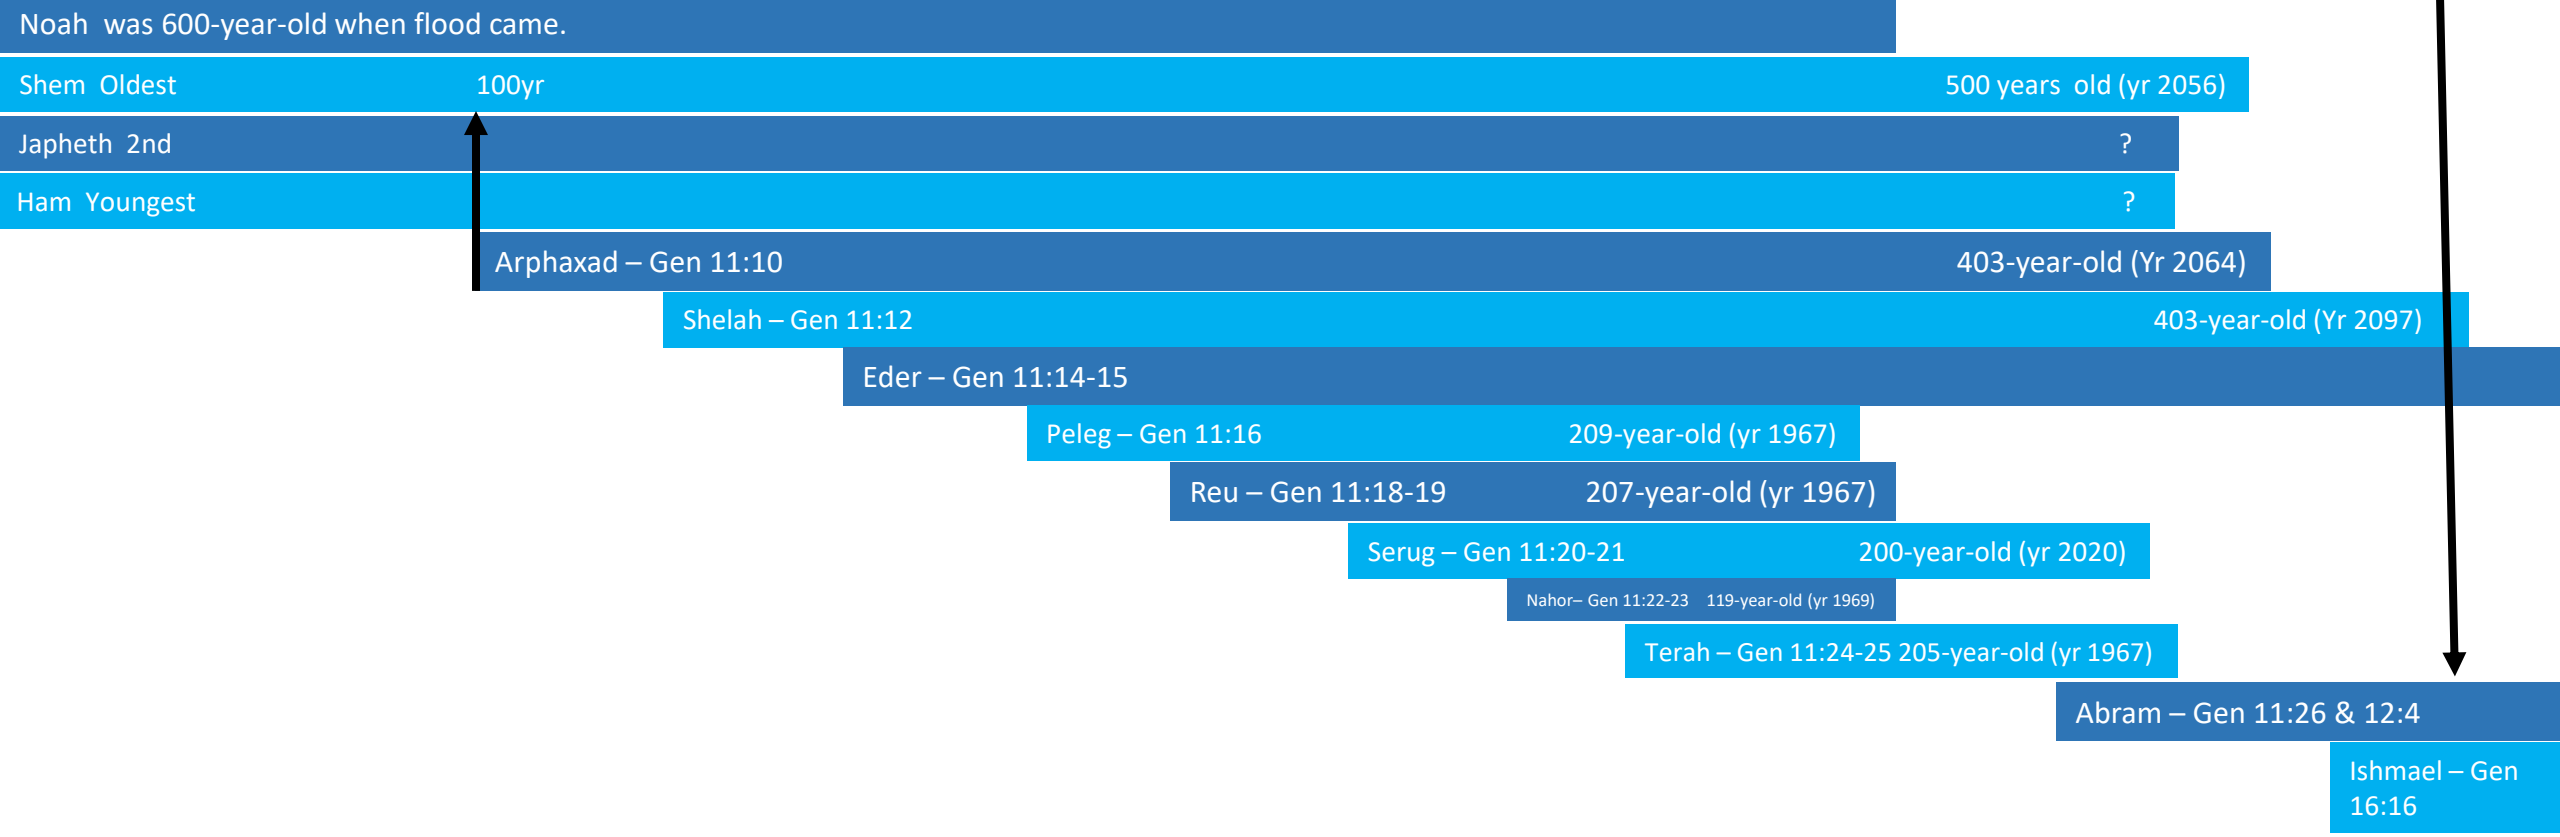

Earth's Timeline Draft

	60's	130	235	325	395	460	622	687	800	874	930	987	1042	1056	1140	1235	1290	1422	1556
--	------	-----	-----	-----	-----	-----	-----	-----	-----	-----	-----	-----	------	------	------	------	------	------	------

Many daughters were born after Adam & Seth

Many daughters were born after Cain

1651

Earth's Timeline Draft

1651 1656 1659 1694 1724 1758 1788 1820 1850 1879 1949 2006 2009 2084 2095 2108

969 years

Noah – Gen 7:4, 6, 11-13 - 8:13-14
10th day of 2nd month
- 1 day of the 1st month

Abram's name changed Gen 17:1-5

Earth's Timeline Draft

2108	2109	2149	2169	2184	2209	2232	2260	2289	2277	2299	2316	2346	2397	2649	2729	2769	3209	3218	3247
------	------	------	------	------	------	------	------	------	------	------	------	------	------	------	------	------	------	------	------

Eder 430-year-old (Yr 2154)

Abraham – Gen 17:1-5 175 years old

Ishmael Died at 137 yr old

Isaac – Gen 17:19-21 & 18:10-14 & 21:5

Rebekah

Jacob - Gen 25:25-26 Died at 147 yr

Joseph – Gen 41:46-57 & 45:6, 28 Died at 137-year-old