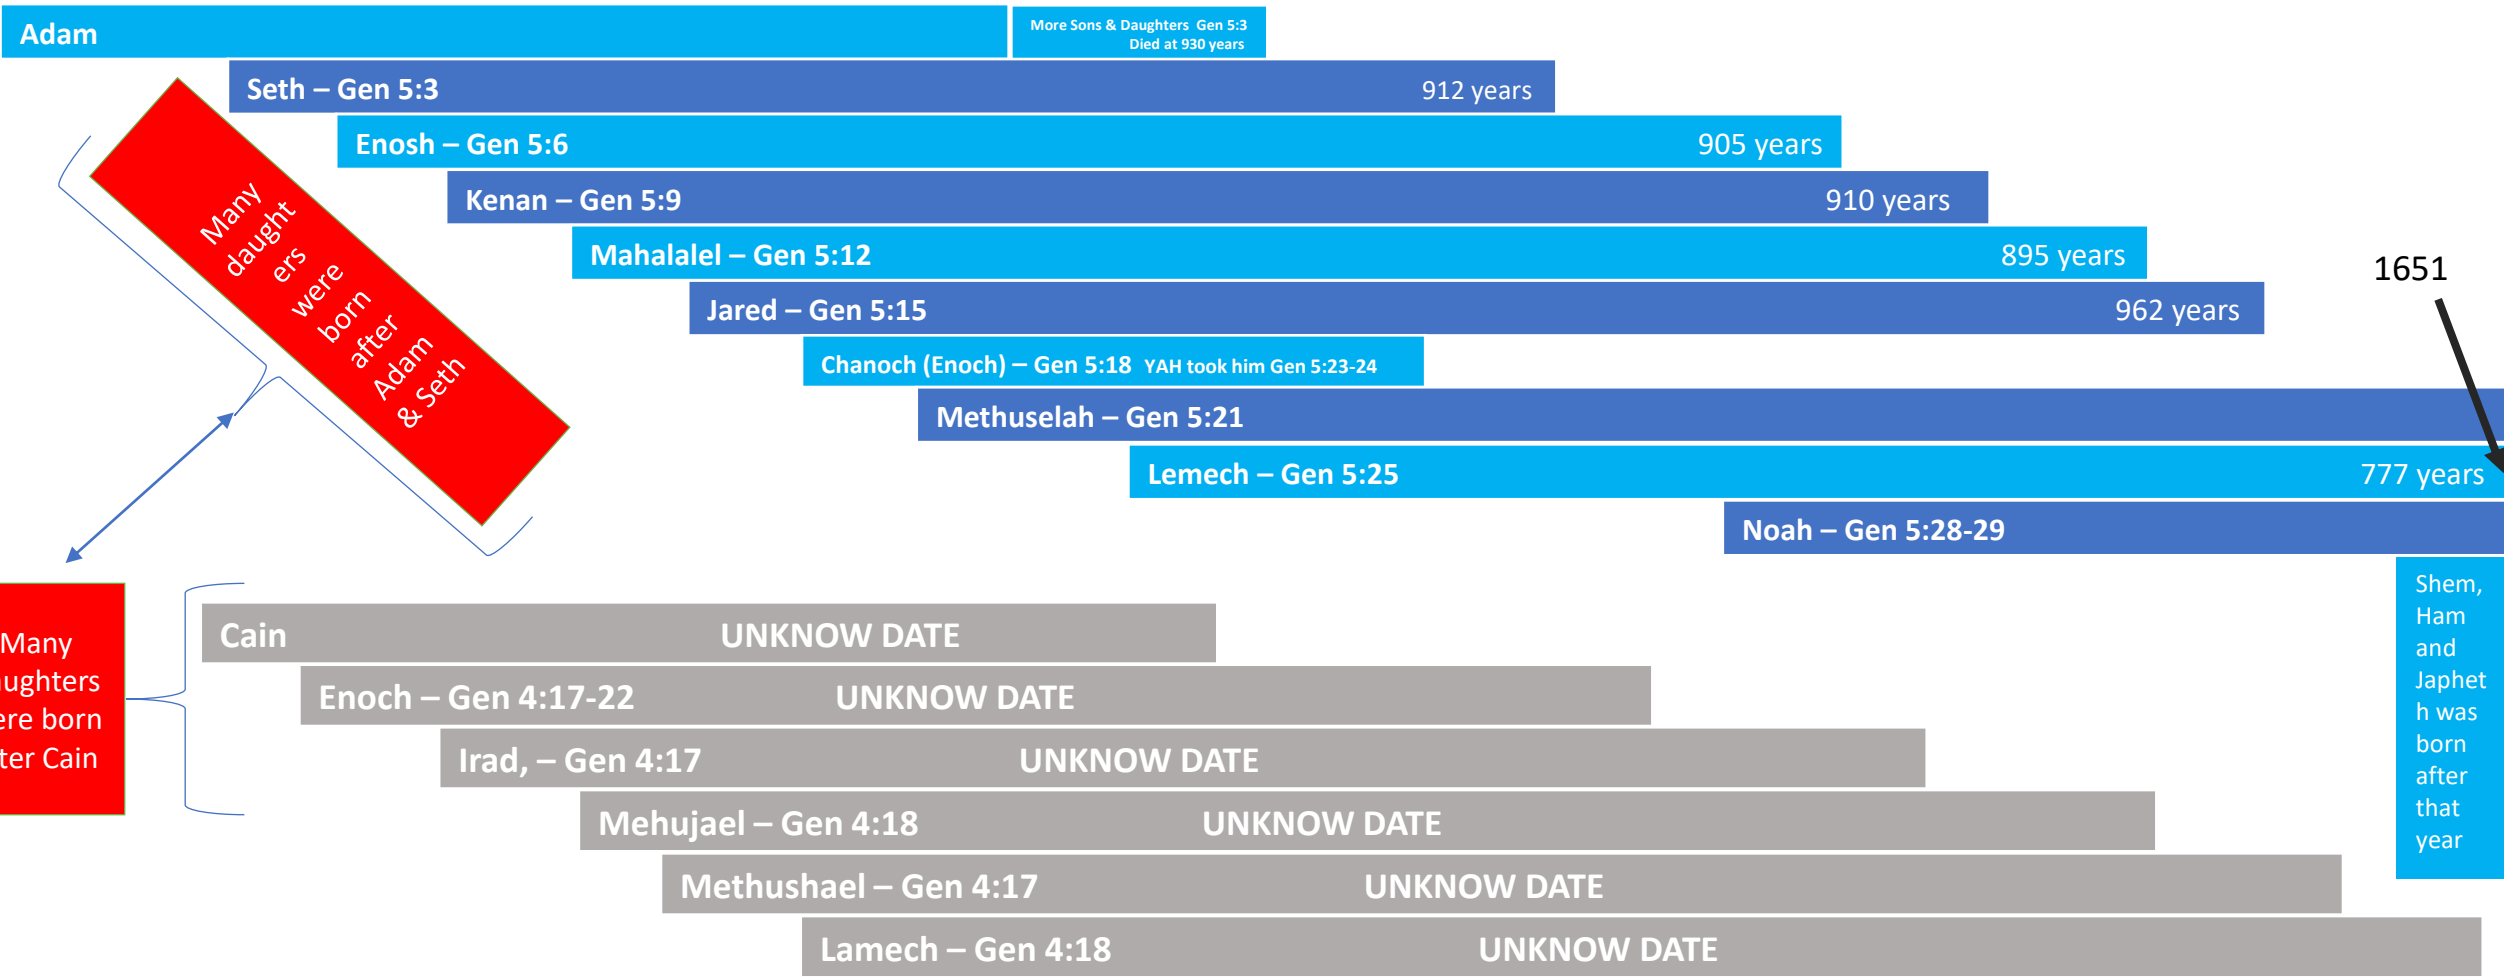

Earth's Timeline Draft

	60's	130	235	325	395	460	622	687	800	874	930	987	1042	1056	1140	1235	1290	1422	1556
--	------	-----	-----	-----	-----	-----	-----	-----	-----	-----	-----	-----	------	------	------	------	------	------	------

Many daughters were born after Adam & Seth

Many daughters were born after Cain

1651

Earth's Timeline Draft

1651 1656 1659 1694 1724 1758 1788 1820 1850 1879 1949 2006 2009 2084 2095 2108

969 years

Noah – Gen 7:4, 6, 11-13 - 8:13-14
10th day of 2nd month
- 1 day of the 1st month

Abram's name changed Gen 17:1-5

Earth's Timeline Draft

2108	2109	2149	2169	2184	2209	2232	2260	2289	2277	2299	2316	2346	2397	2649	2729	2769	3209	3218	3247
------	------	------	------	------	------	------	------	------	------	------	------	------	------	------	------	------	------	------	------

Eder 430-year-old (Yr 2154)

Abraham – Gen 17:1-5 175 years old

Ishmael Died at 137 yr old

Isaac – Gen 17:19-21 & 18:10-14 & 21:5

Rebekah

Jacob - Gen 25:25-26 Died at 147 yr

Joseph – Gen 41:46-57 & 45:6, 28 Died at 137-year-old