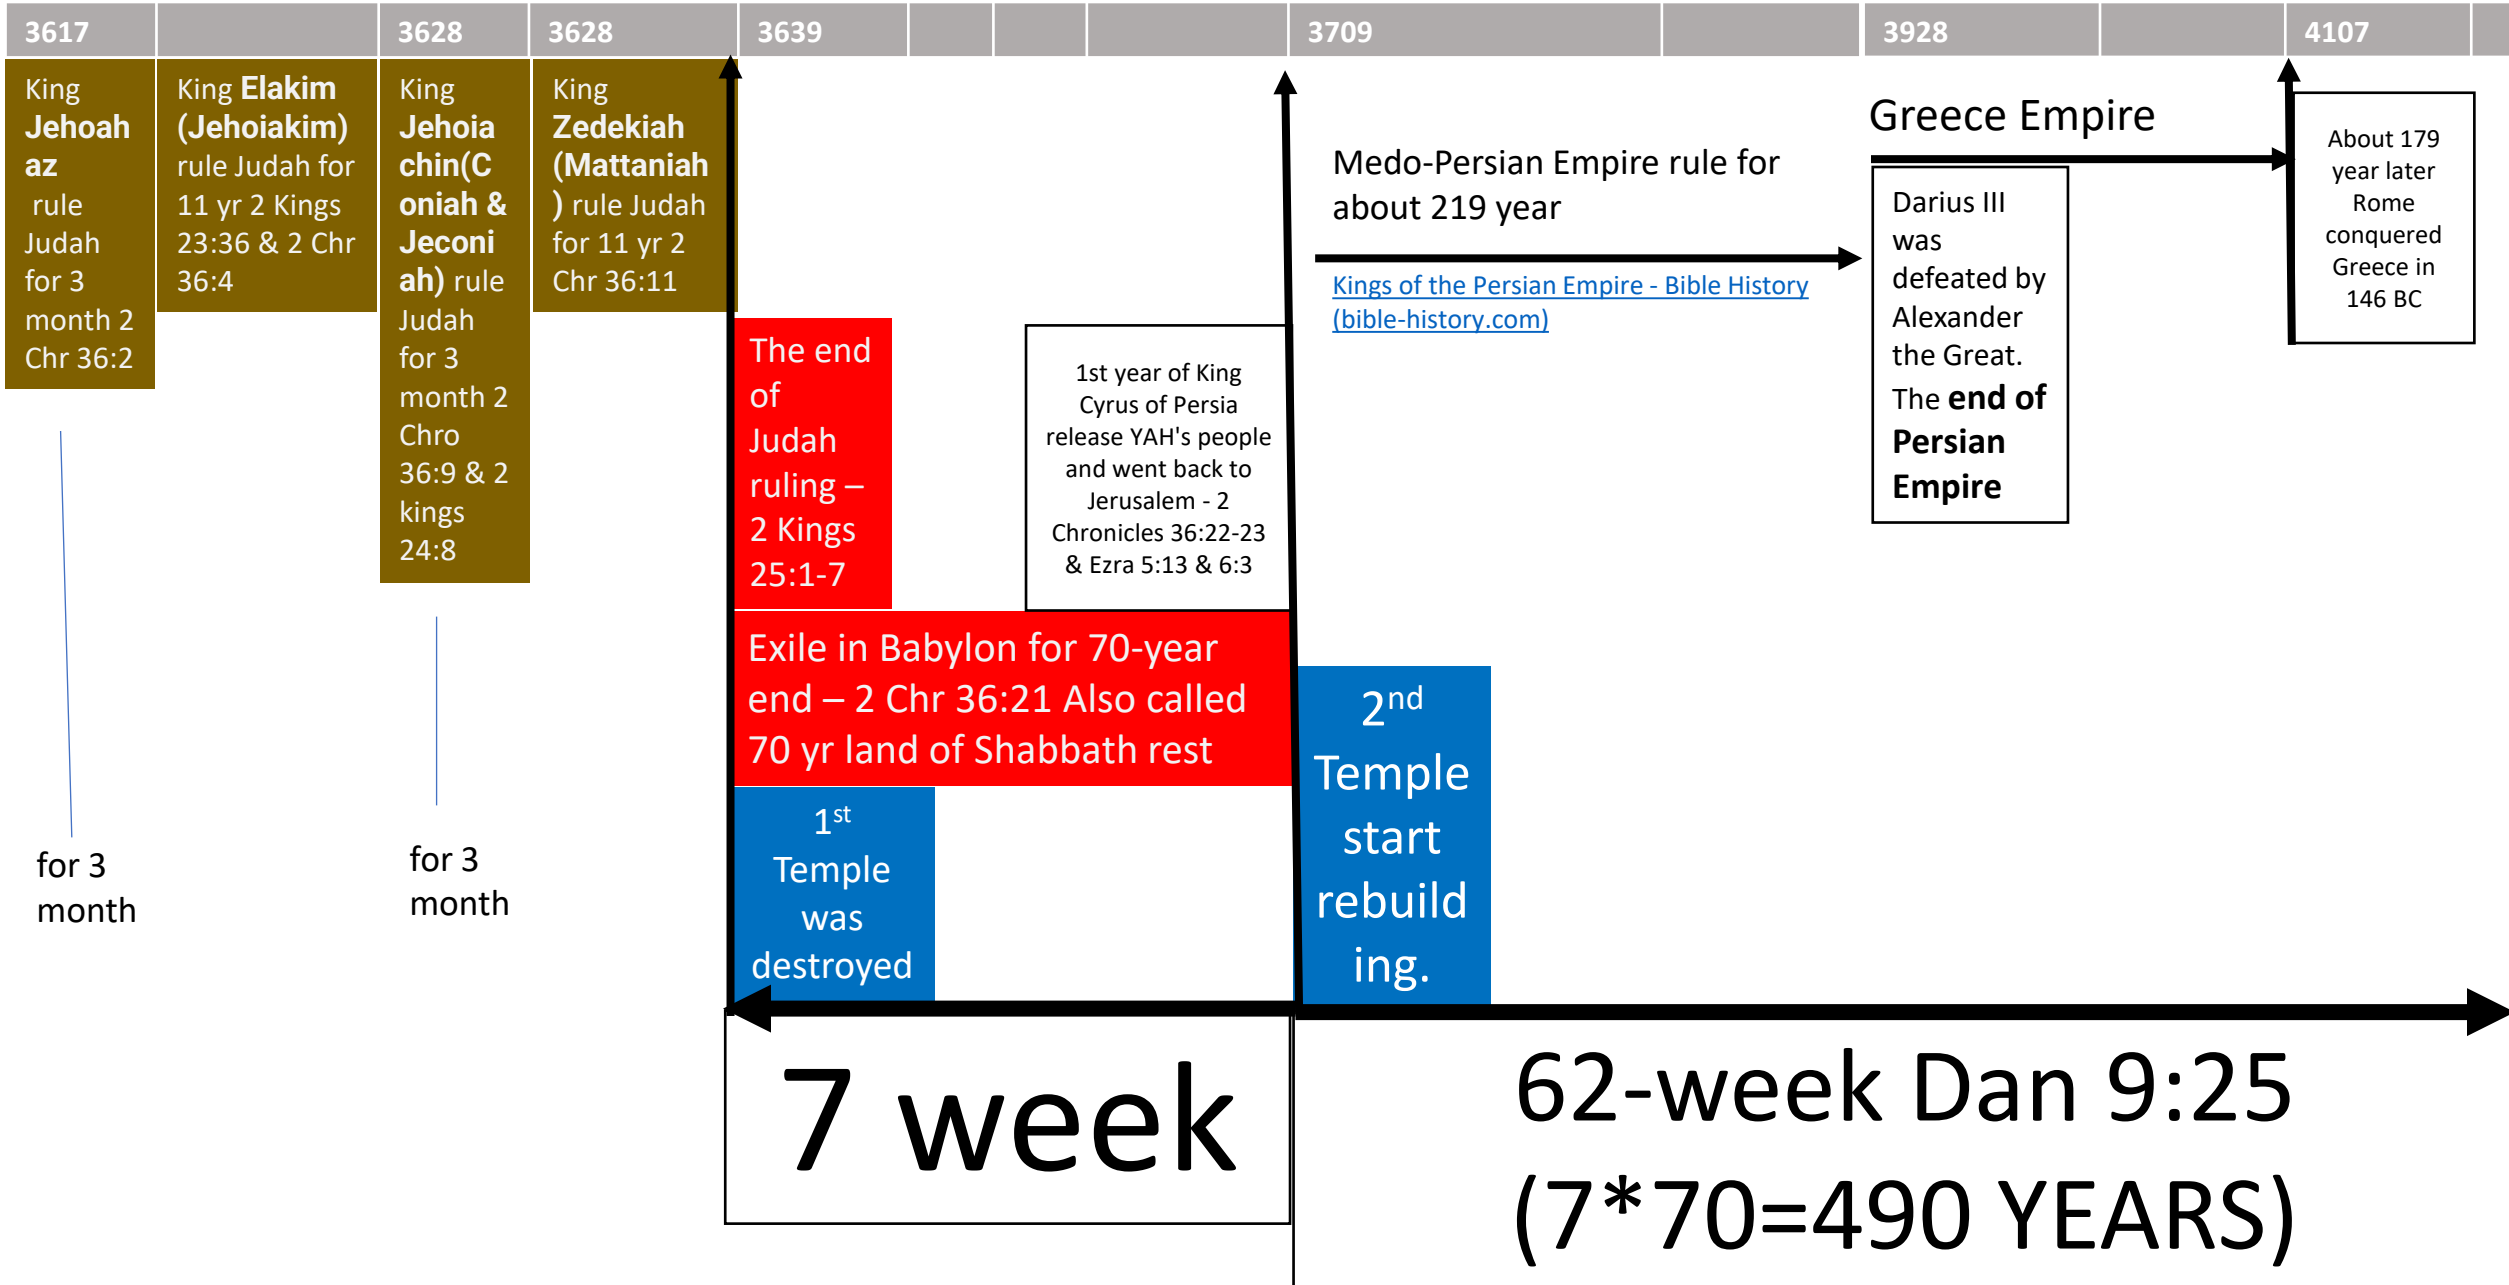

Earth's Timeline Draft