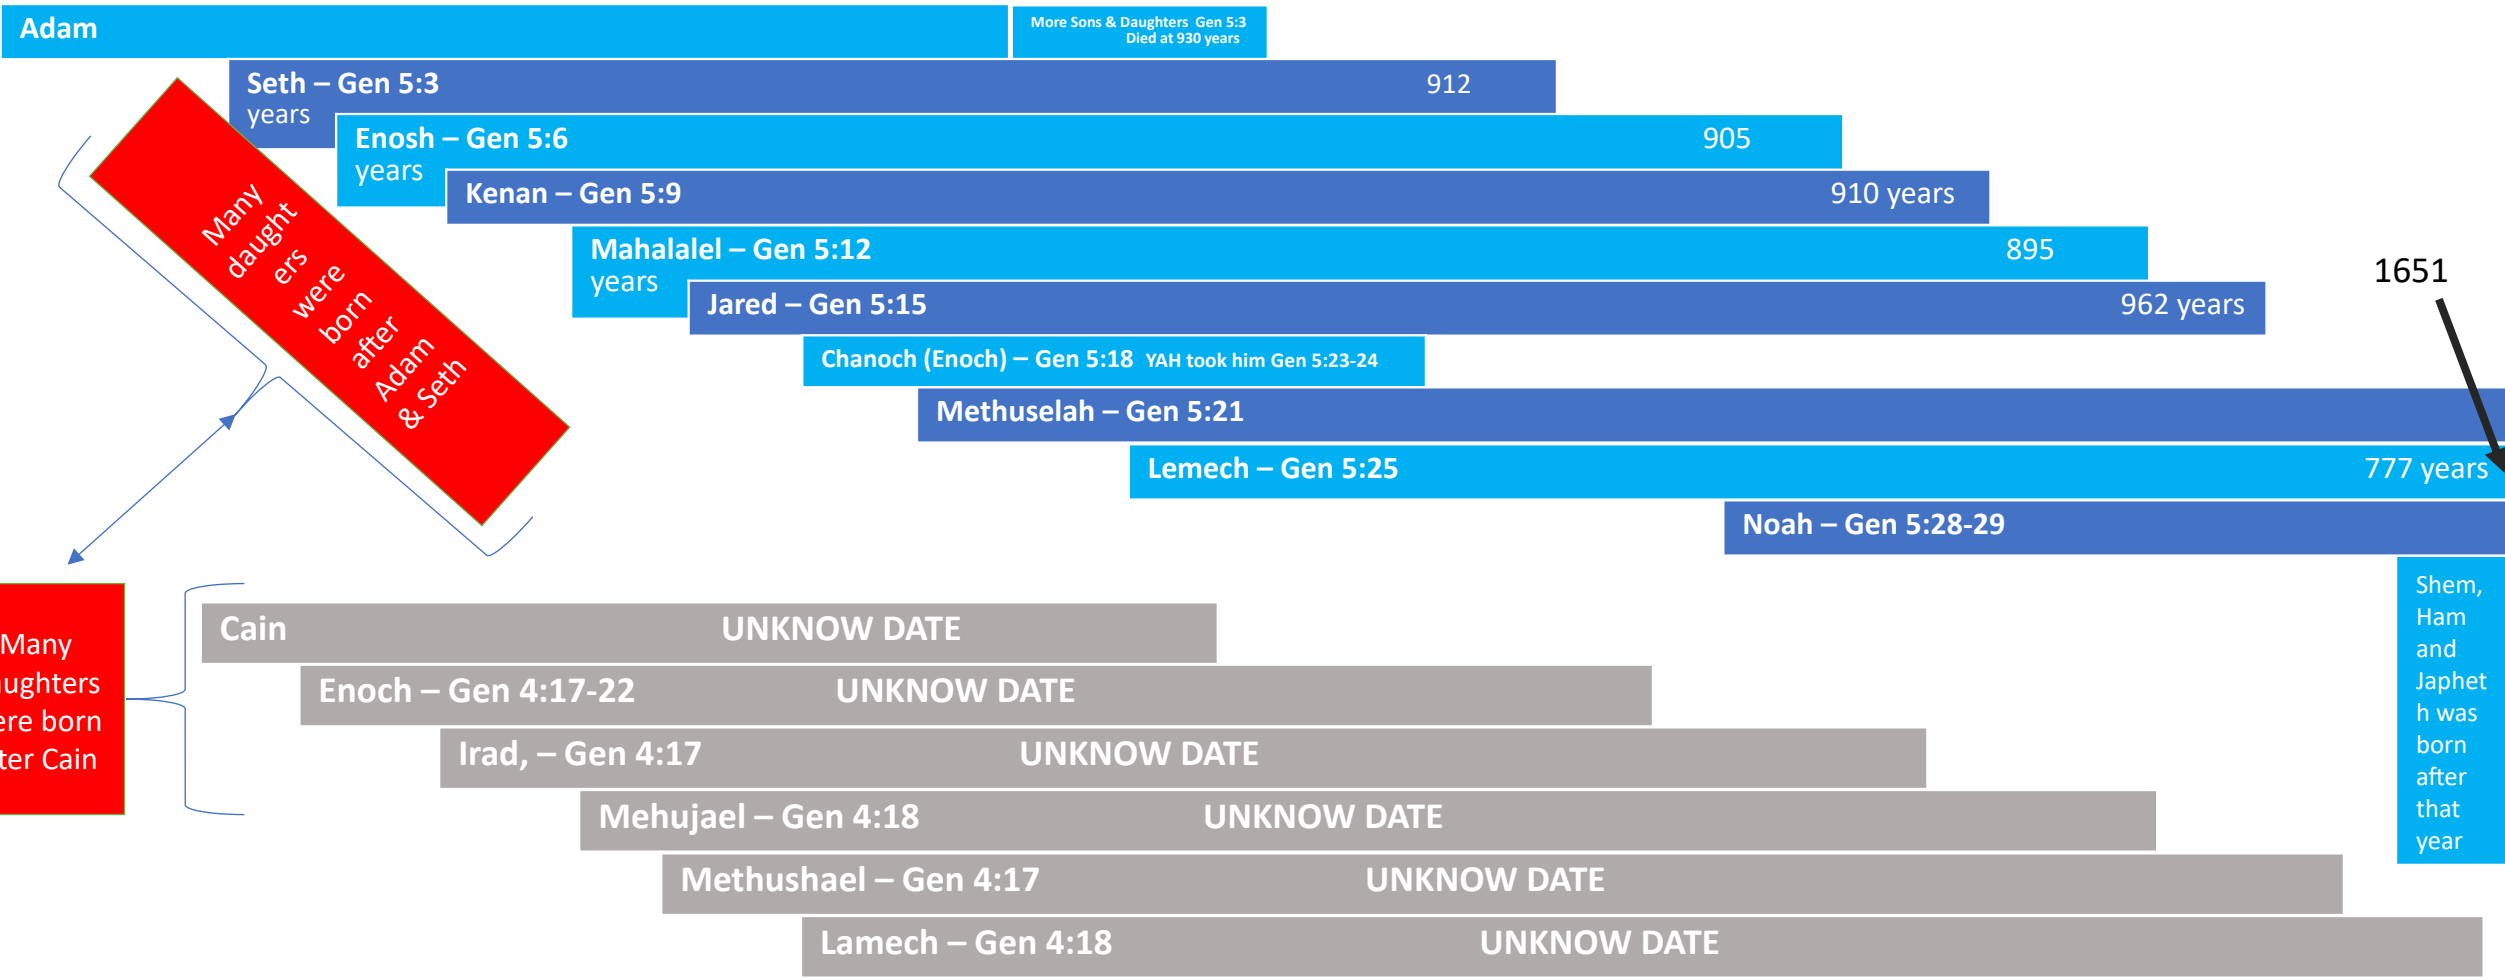

Timeline: From Adam to Present day - Draft

	60's	130	235	325	395	460	622	687	800	874	930	987	1042	1056	1140	1235	1290	1422	1556
--	------	-----	-----	-----	-----	-----	-----	-----	-----	-----	-----	-----	------	------	------	------	------	------	------

Timeline: From Adam to Present day - Draft

Timeline: From Adam to Present day - Draft

Sodom & Gomorrah was destroyed

Timeline: From Adam to Present day - Draft

Timeline: From Adam to Present day - Draft

Paganism BC & AD timeline

Timeline: From Adam to Present day - Draft

About 119 year later Roman Republic became the Roman Empire in 27 BC

About 227 year later Roman Kingdom began to decline starting around 200 AD

By 400 AD Roman Kingdom was struggling under the weight of how many nations (Europe) grew were too large for Rome to handle. The city of Rome finally fall in 476 AD

It had been about 1547 years ago when Roman last rule the world power

Pagan Zero A.D. Time
(4338)

It is about 2315 years since the year 4338 because of Zero A.D.

The Pagan Year
2023

2nd Temple was already destroyed before Jesus' time???