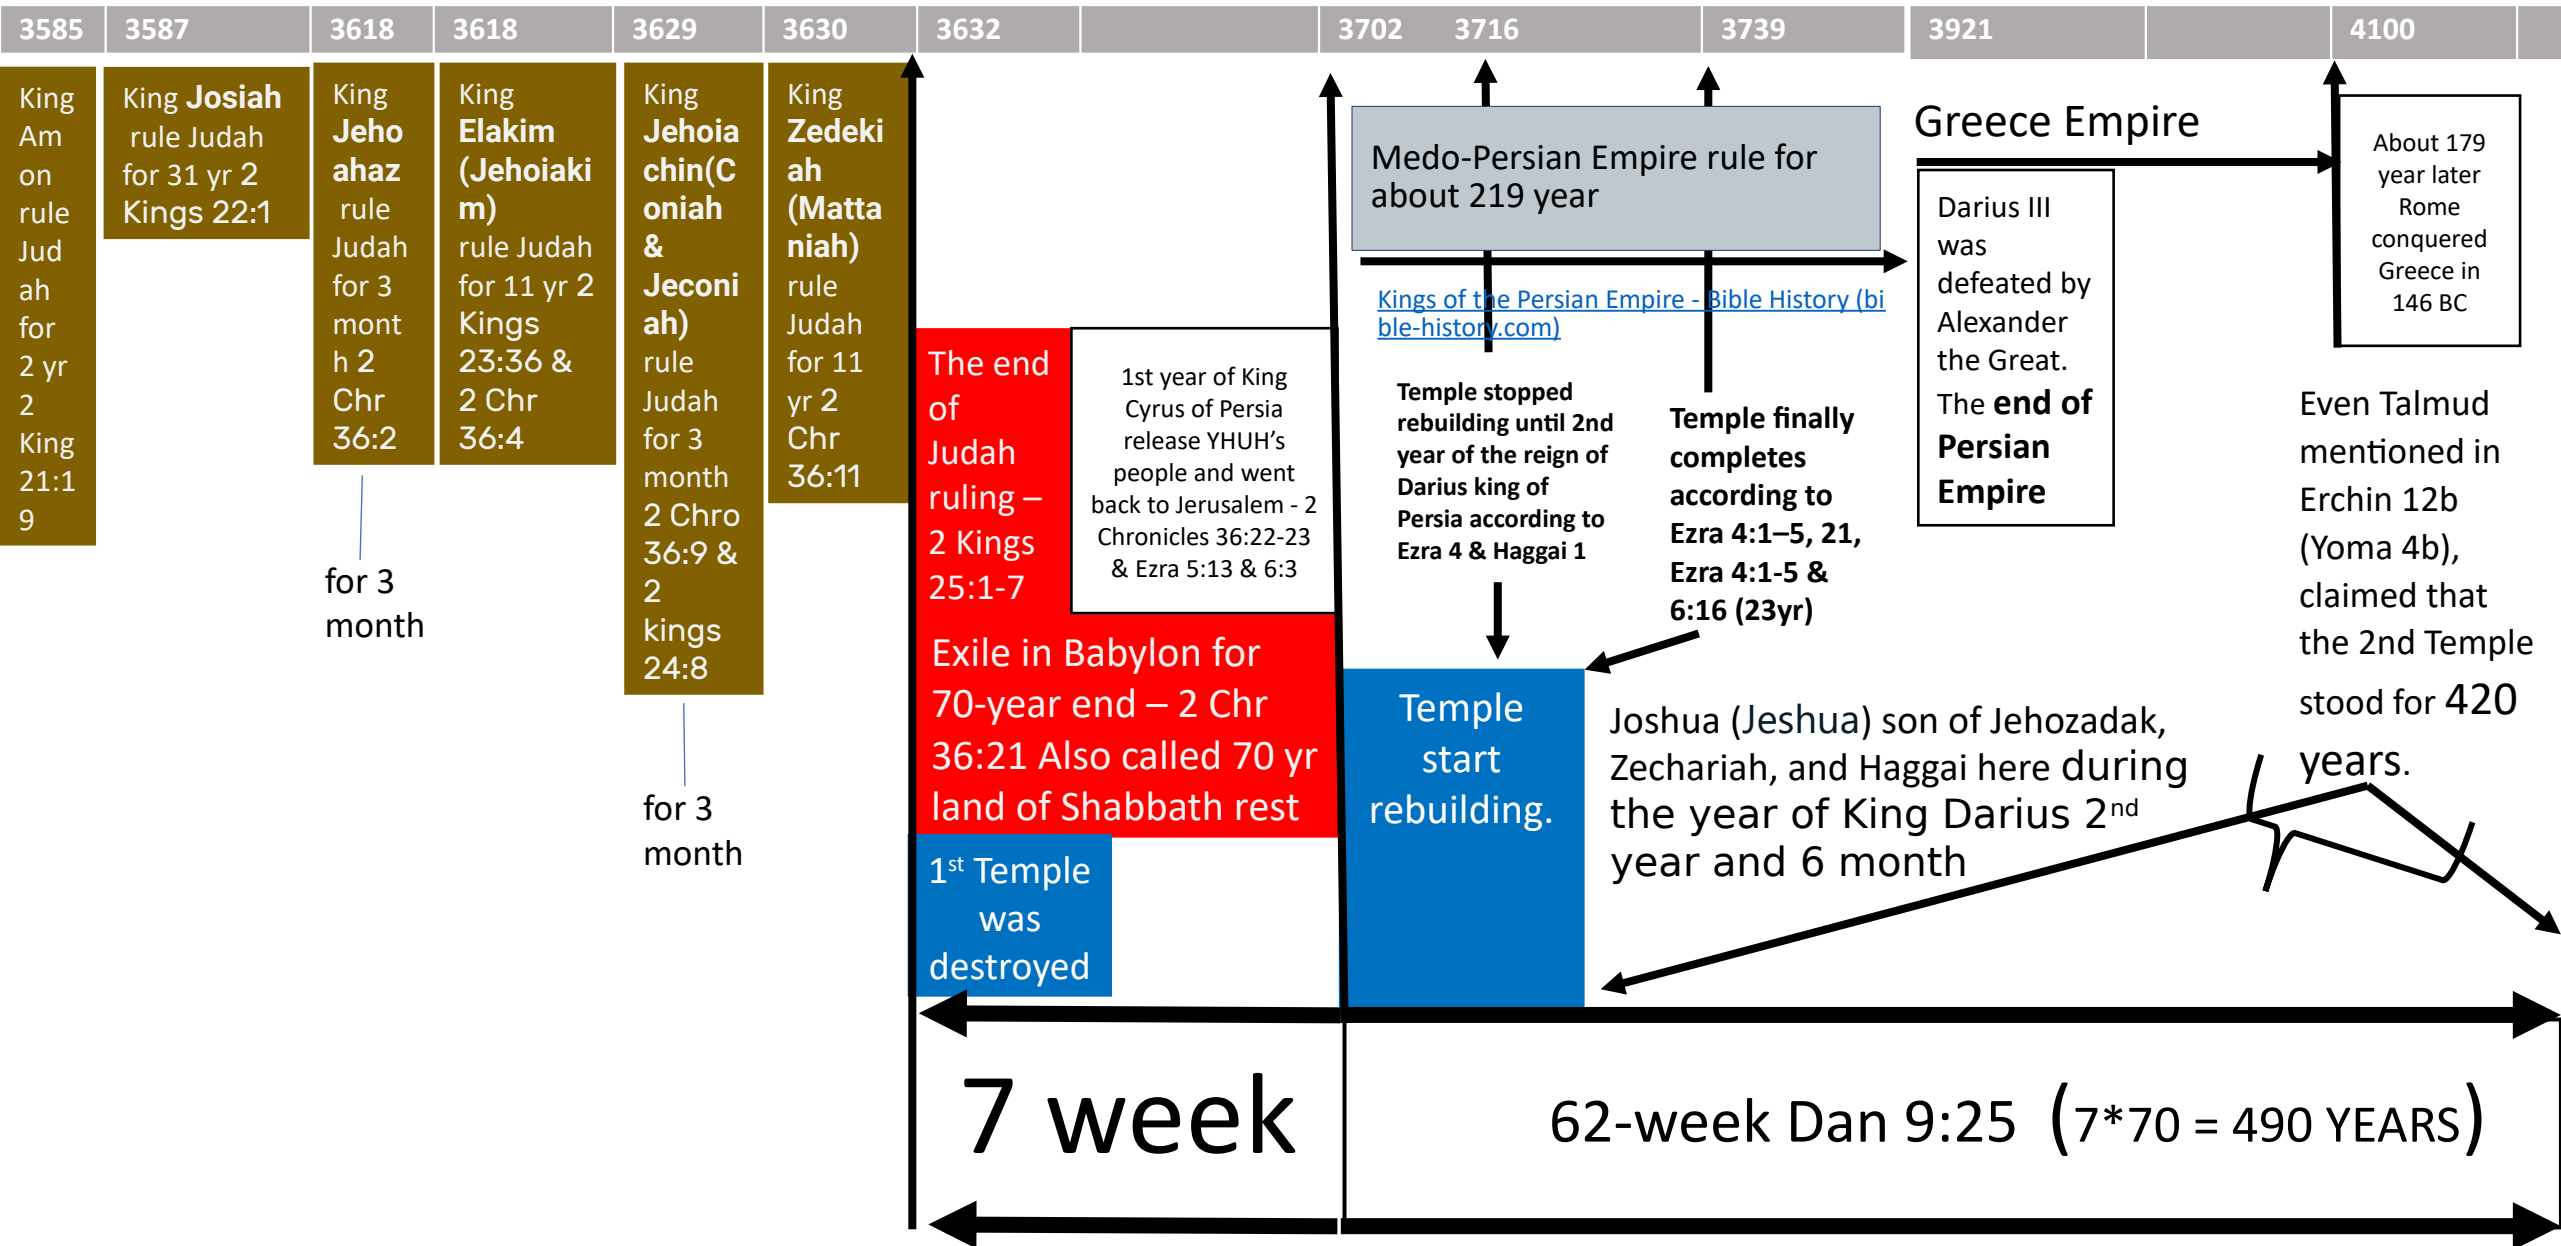

Timeline: From Adam to Present day - Draft

	60's	130	235	325	395	460	622	687	800	874	930	987	1042	1056	1140	1235	1290	1422	1556
--	------	-----	-----	-----	-----	-----	-----	-----	-----	-----	-----	-----	------	------	------	------	------	------	------

Timeline: From Adam to Present day - Draft

Timeline: From Adam to Present day - Draft

Sodom & Gomorrah was destroyed

Timeline: From Adam to Present day - Draft

Timeline: From Adam to Present day - Draft

Paganism BC & AD timeline

Timeline: From Adam to Present day - Draft

About 119 year later Roman Republic became the Roman Empire in 27 BC

About 227 year later Roman Kingdom began to decline starting around 200 AD

By 400 AD Roman Kingdom was struggling under the weight of how many nations (Europe) grew were too large for Rome to handle. The city of Rome finally fall in 476 AD

It had been about 1547 years ago when Roman last rule the world power

Pagan Zero A.D. Time
(4338)

It is about 2315 years since the year 4338 because of Zero A.D.

The Pagan Year
2023

2nd Temple was already destroyed before Jesus' time???