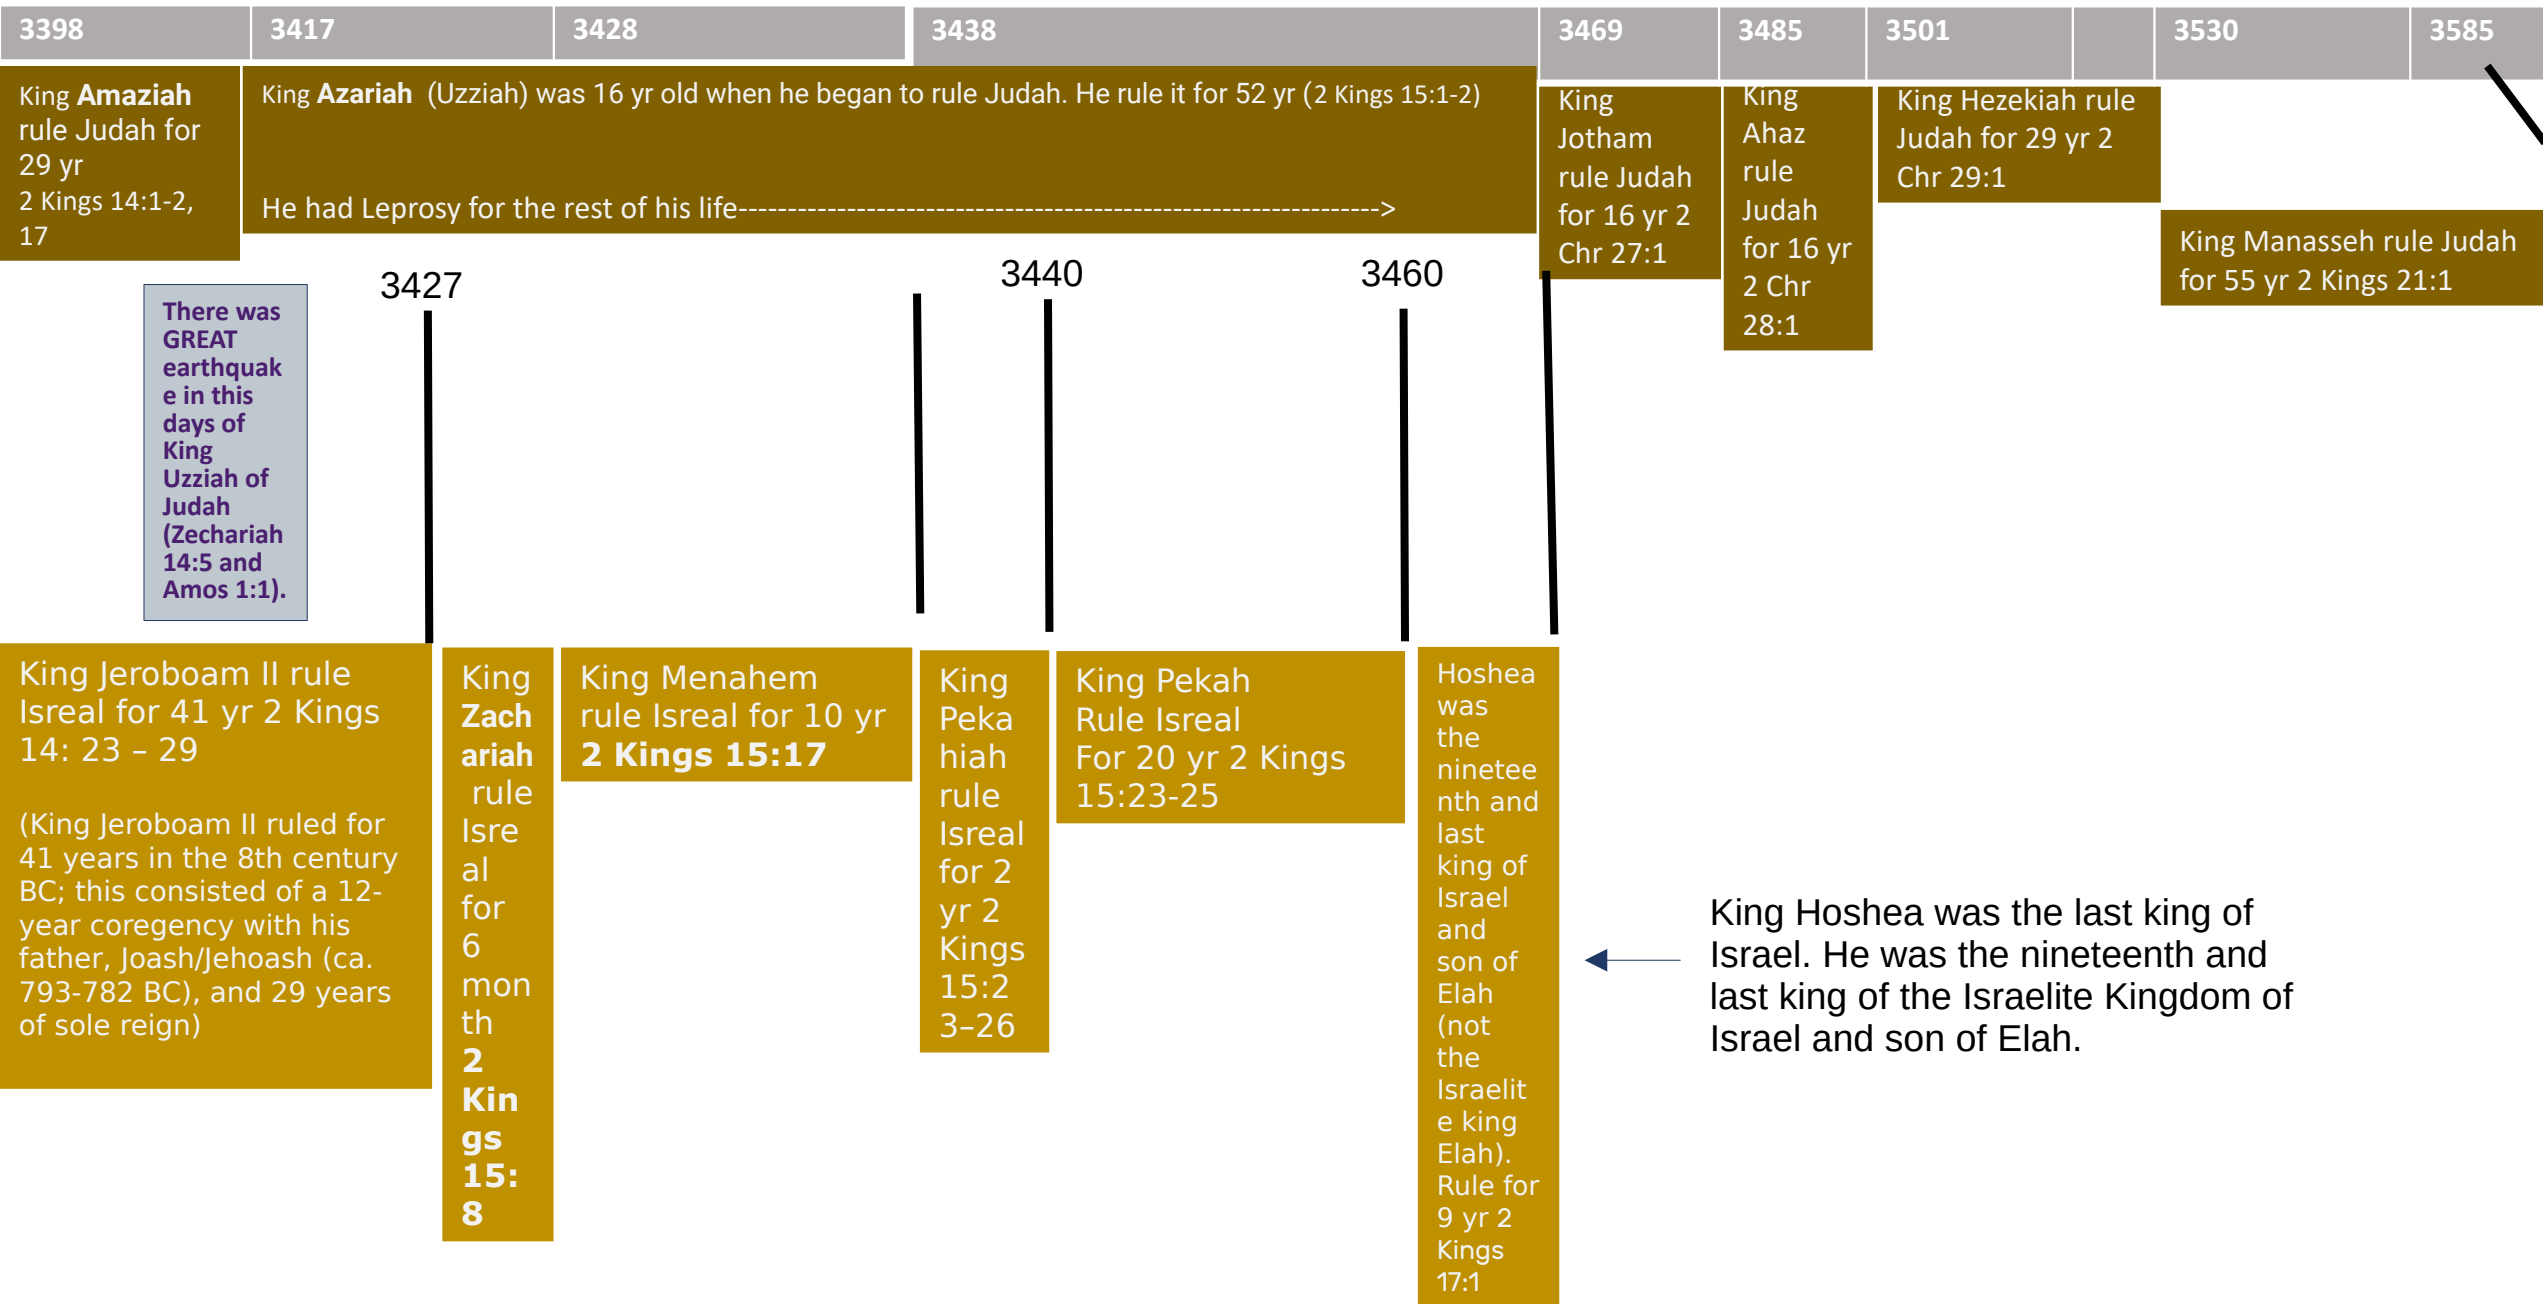

Timeline: From Adam to Present day - Draft

	60's	130	235	325	395	460	622	687	800	874	930	987	1042	1056	1140	1235	1290	1422	1556
--	------	-----	-----	-----	-----	-----	-----	-----	-----	-----	-----	-----	------	------	------	------	------	------	------

Timeline: From Adam to Present day - Draft

Timeline: From Adam to Present day - Draft

Sodom & Gomorrah was destroyed

Timeline: From Adam to Present day - Draft

Timeline: From Adam to Present day - Draft

Paganism BC & AD timeline

Timeline: From Adam to Present day - Draft

About 119 year later Roman Republic became the Roman Empire in 27 BC

About 227 year later Roman Kingdom began to decline starting around 200 AD

By 400 AD Roman Kingdom was struggling under the weight of how many nations (Europe) grew were too large for Rome to handle. The city of Rome finally fall in 476 AD

It had been about 1547 years ago when Roman last rule the world power

Pagan Zero A.D. Time
(4338)

It is about 2315 years since the year 4338 because of Zero A.D.

The Pagan Year
2023

2nd Temple was already destroyed before Jesus' time???