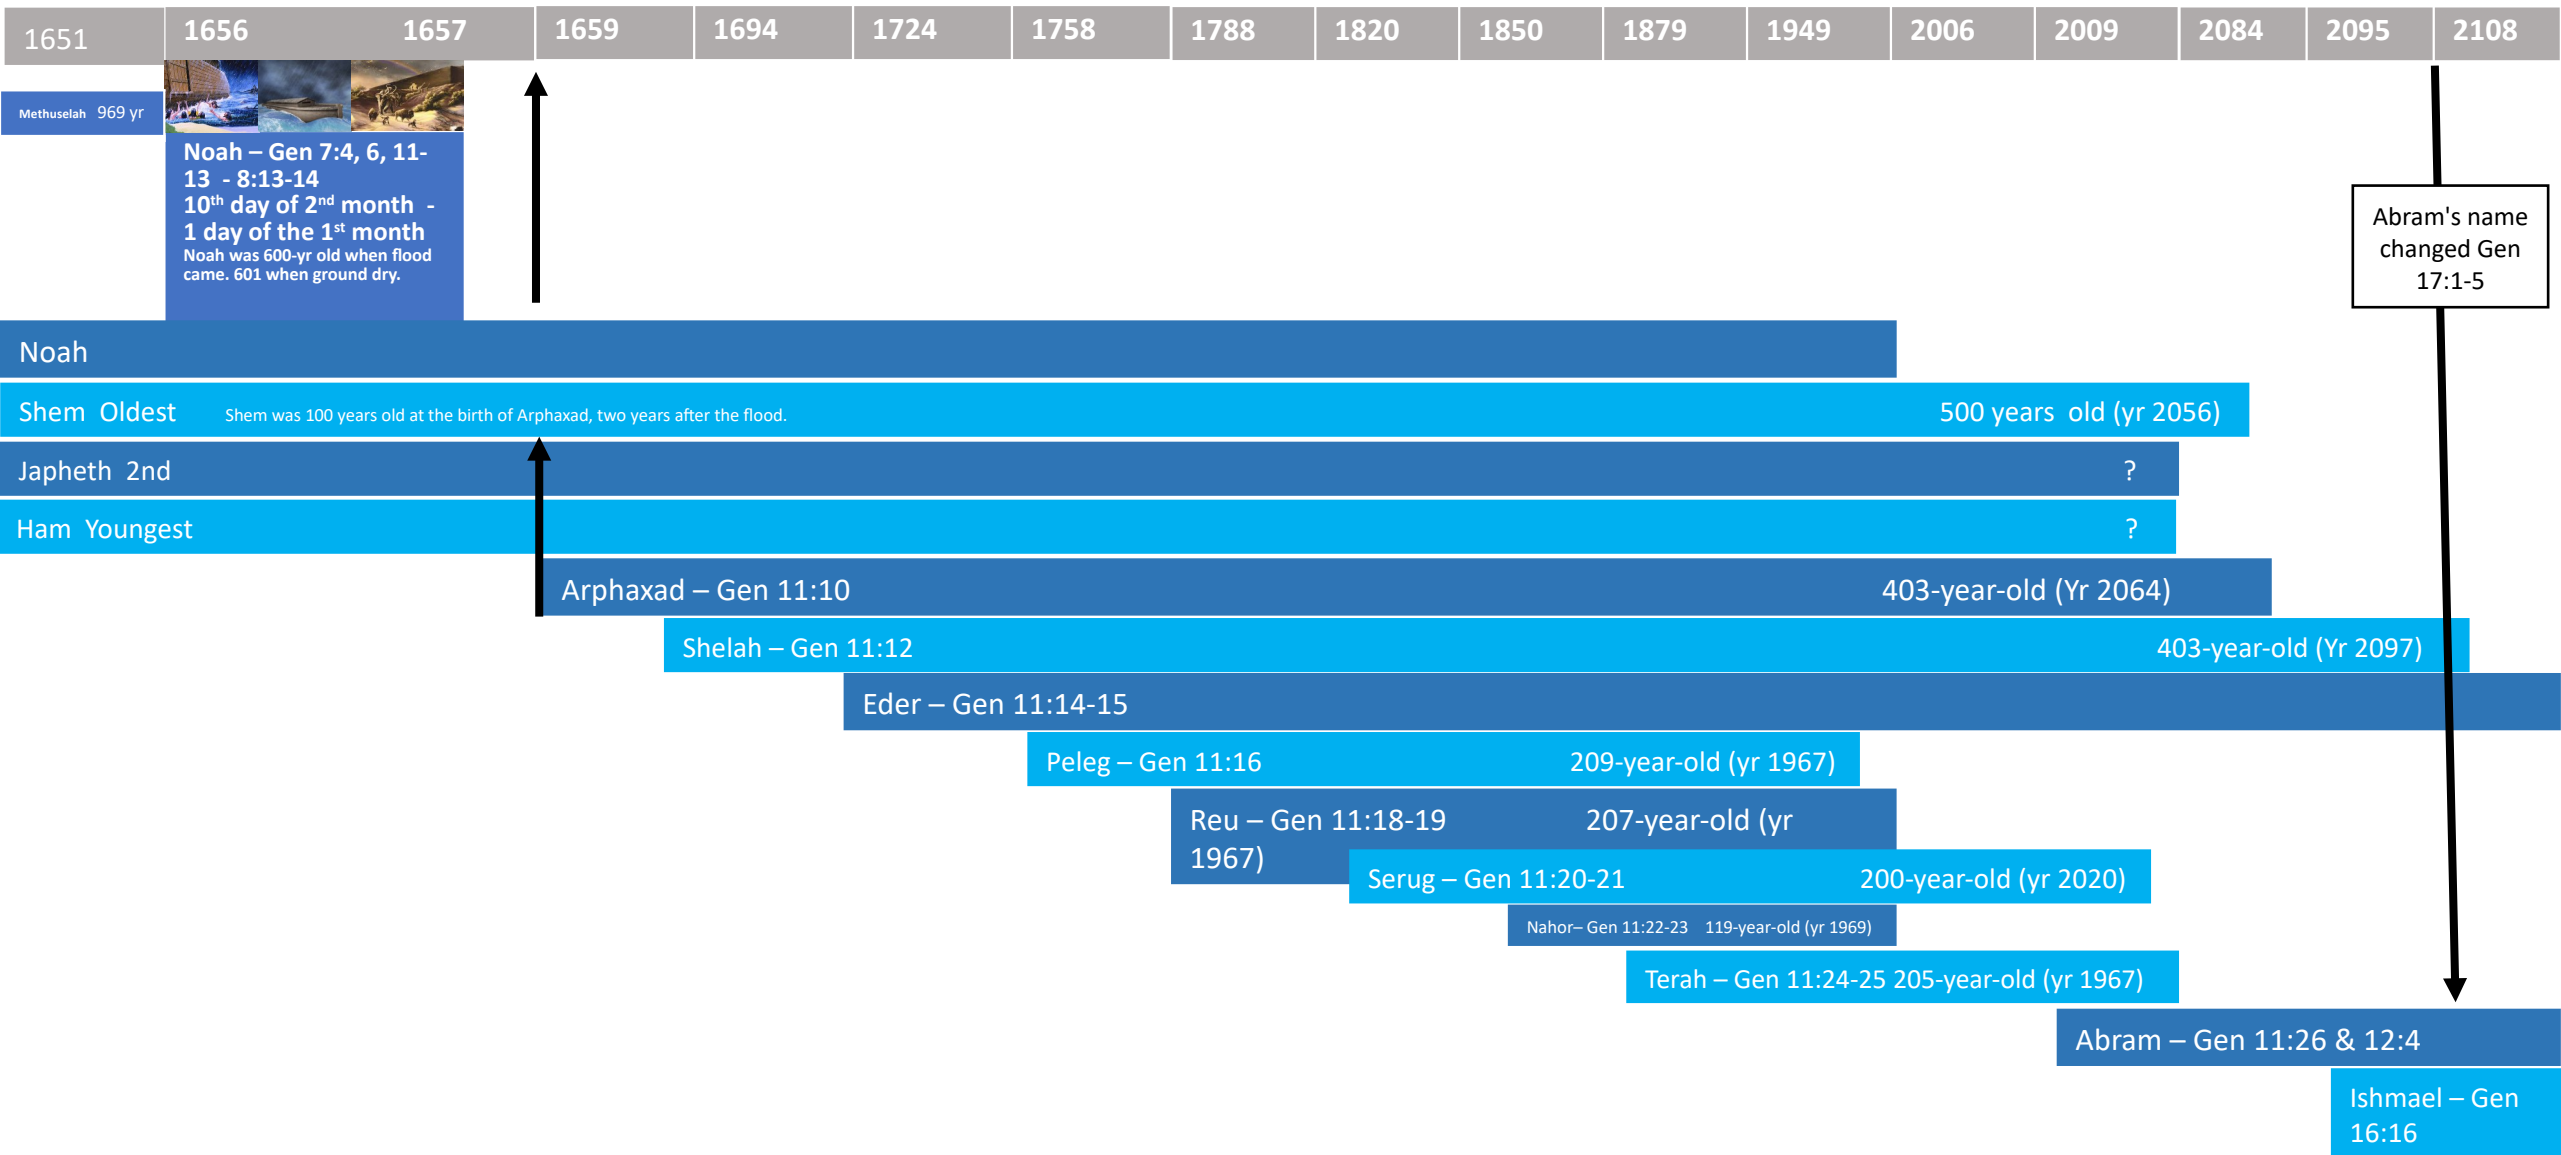

Timeline: From Adam to Present day - Draft