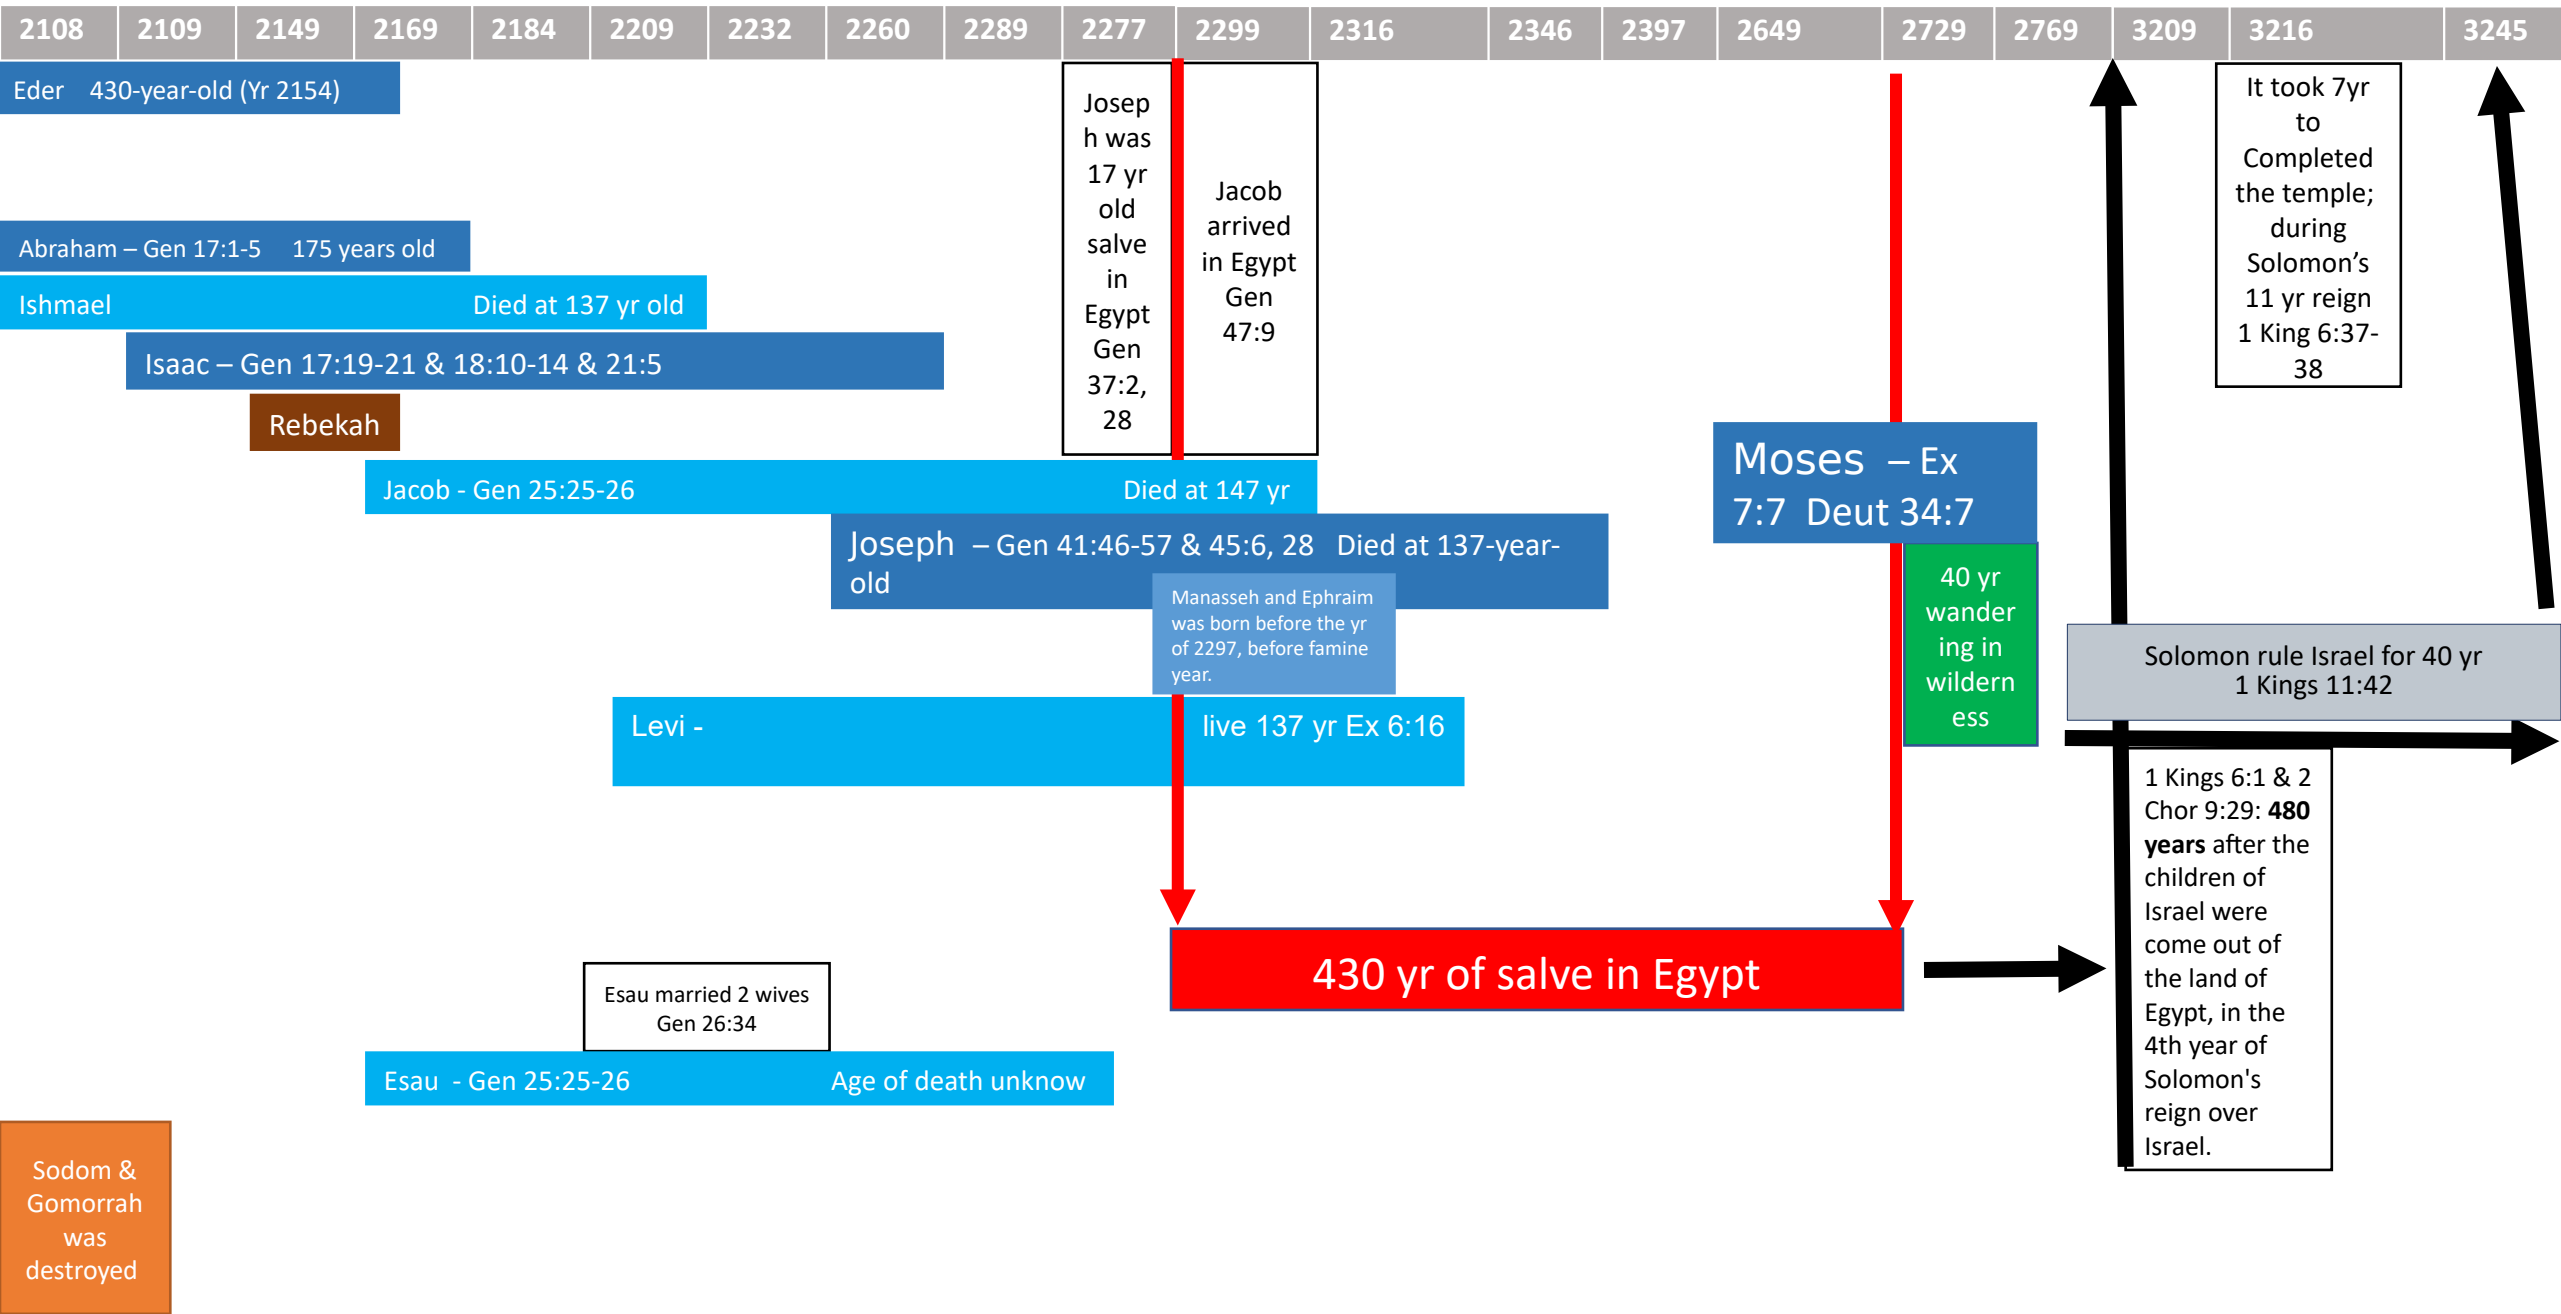

Timeline: From Adam to Present day - Draft

	60's	130	235	325	395	460	622	687	800	874	930	987	1042	1056	1140	1235	1290	1422	1556
--	------	-----	-----	-----	-----	-----	-----	-----	-----	-----	-----	-----	------	------	------	------	------	------	------

Timeline: From Adam to Present day - Draft

Timeline: From Adam to Present day - Draft

Sodom & Gomorrah was destroyed

Timeline: From Adam to Present day - Draft

Timeline: From Adam to Present day - Draft

Paganism BC & AD timeline

Timeline: From Adam to Present day - Draft

About 119 year later Roman Republic became the Roman Empire in 27 BC

About 227 year later Roman Kingdom began to decline starting around 200 AD

By 400 AD Roman Kingdom was struggling under the weight of how many nations (Europe) grew were too large for Rome to handle. The city of Rome finally fall in 476 AD

It had been about 1547 years ago when Roman last rule the world power

Pagan Zero A.D. Time
(4338)

It is about 2315 years since the year 4338 because of Zero A.D.

The Pagan Year
2023

2nd Temple was already destroyed before Jesus' time???