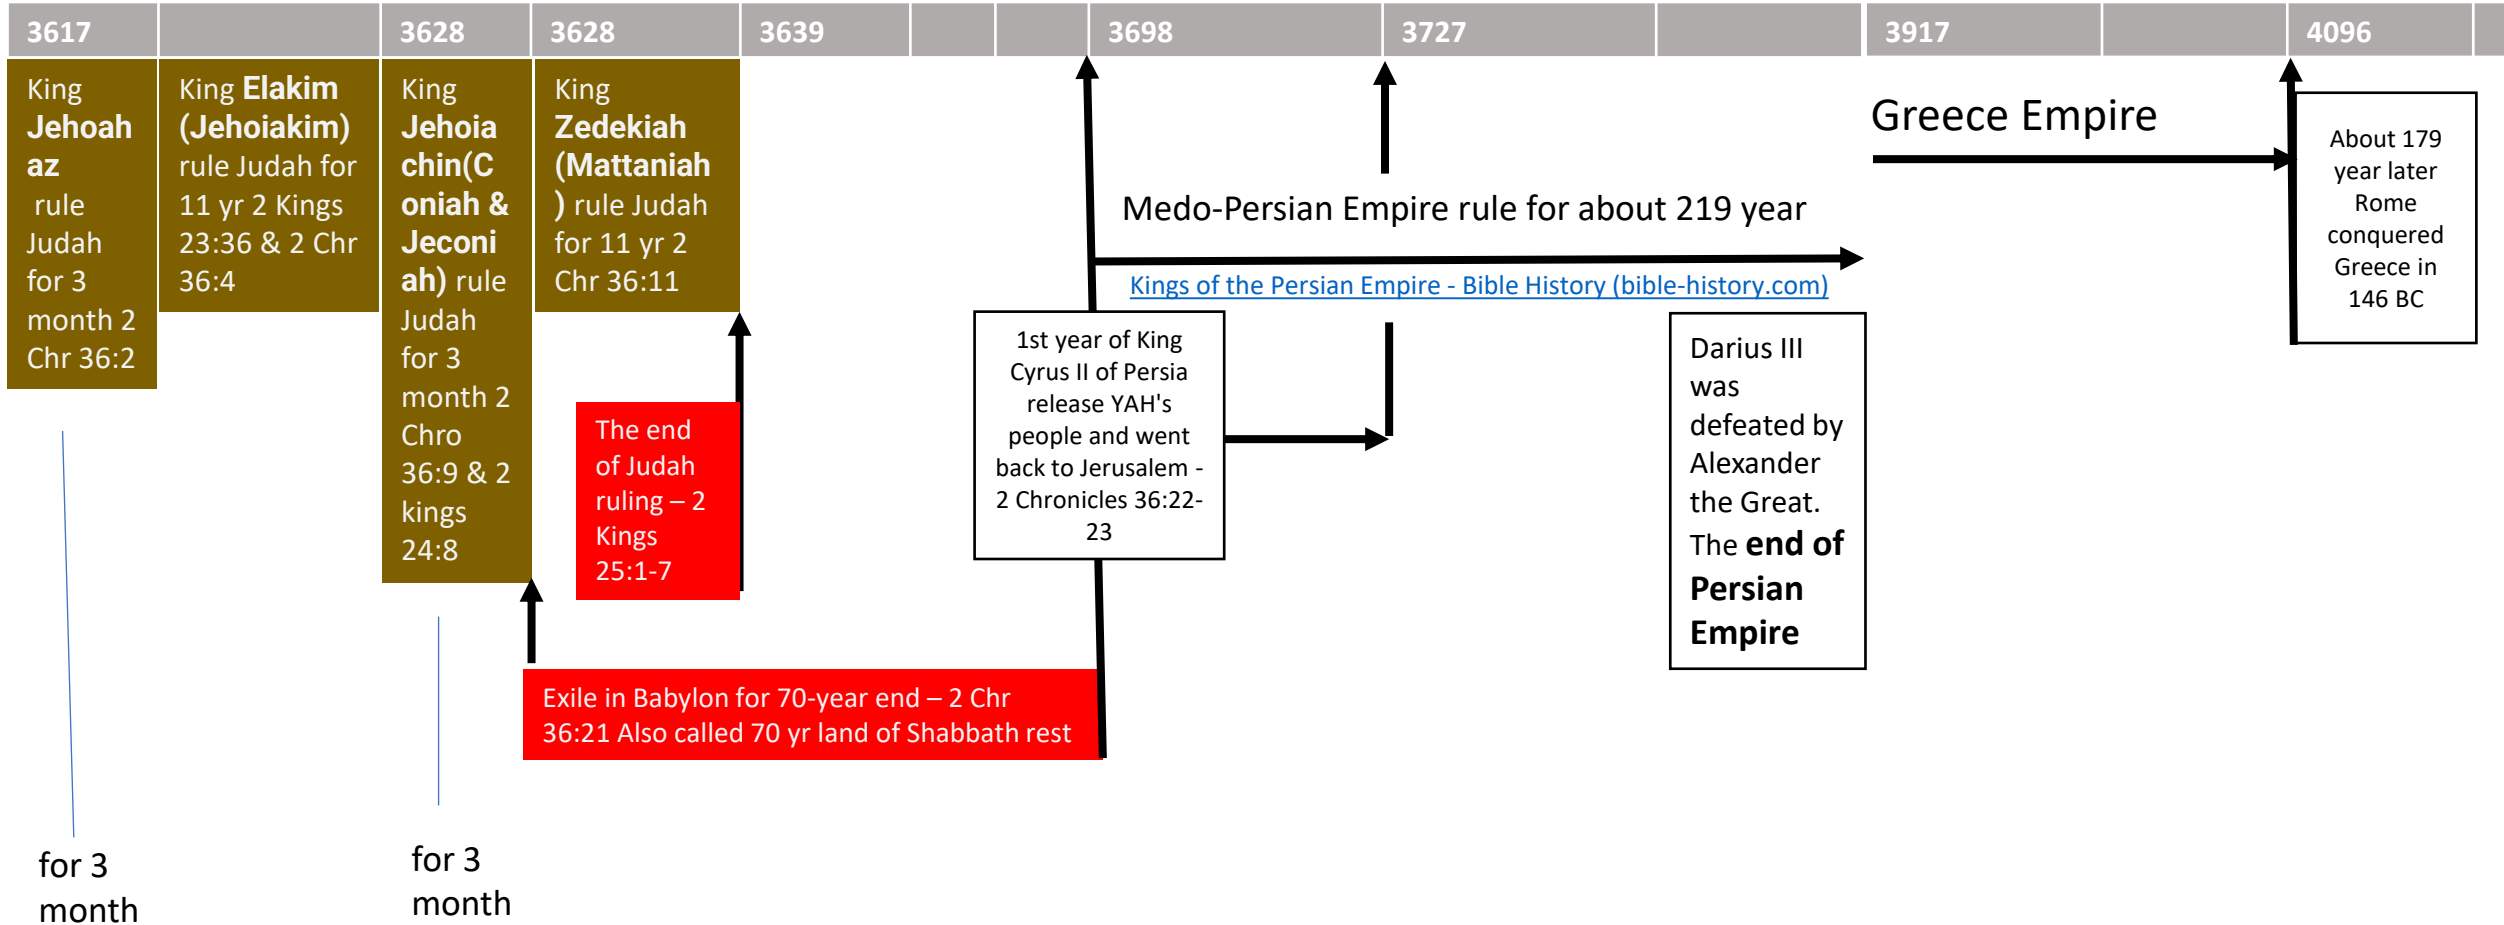

Queen Athalia ruled after King Ahaziah 2 Kings 11:3

King **Joash** At 7-year-old rule Judah 2 Kings 11:21-12:1

King **Amaziah** rule Judah 2 Kings 14:1-2, 17

Year 3402

King Jeroboam II rule Isreal for 2 yr 2 Kings 14:23 – 29

King **Zachariah** rule Isreal for 6 month **2 Kings 15:8**

King Menahem rule Isreal for 10 yr **2 Kings 15:17**

Year 3414

# Earth's Timeline Draft

3416	3468	3484	3500	3529	3584	3586	3617 
King <b>Azariah</b> (Uzziah) rule Judah for 29 yr 2 Kings 15:1-2	King Jotham rule Judah for 16 yr 2 Chr 27:1	King Ahaz rule Judah for 16 yr 2 Chr 28:1	King Hezekiah rule Judah for 29 yr 2 Chr 29:1	King Manasseh rule Judah for 55 yr 2 Kings 21:1	King Amon rule Judah for 2 yr 2 King 21:19	King <b>Josiah</b> rule Judah for 31 yr 2 Kings 22:1	

# Earth's Timeline Draft