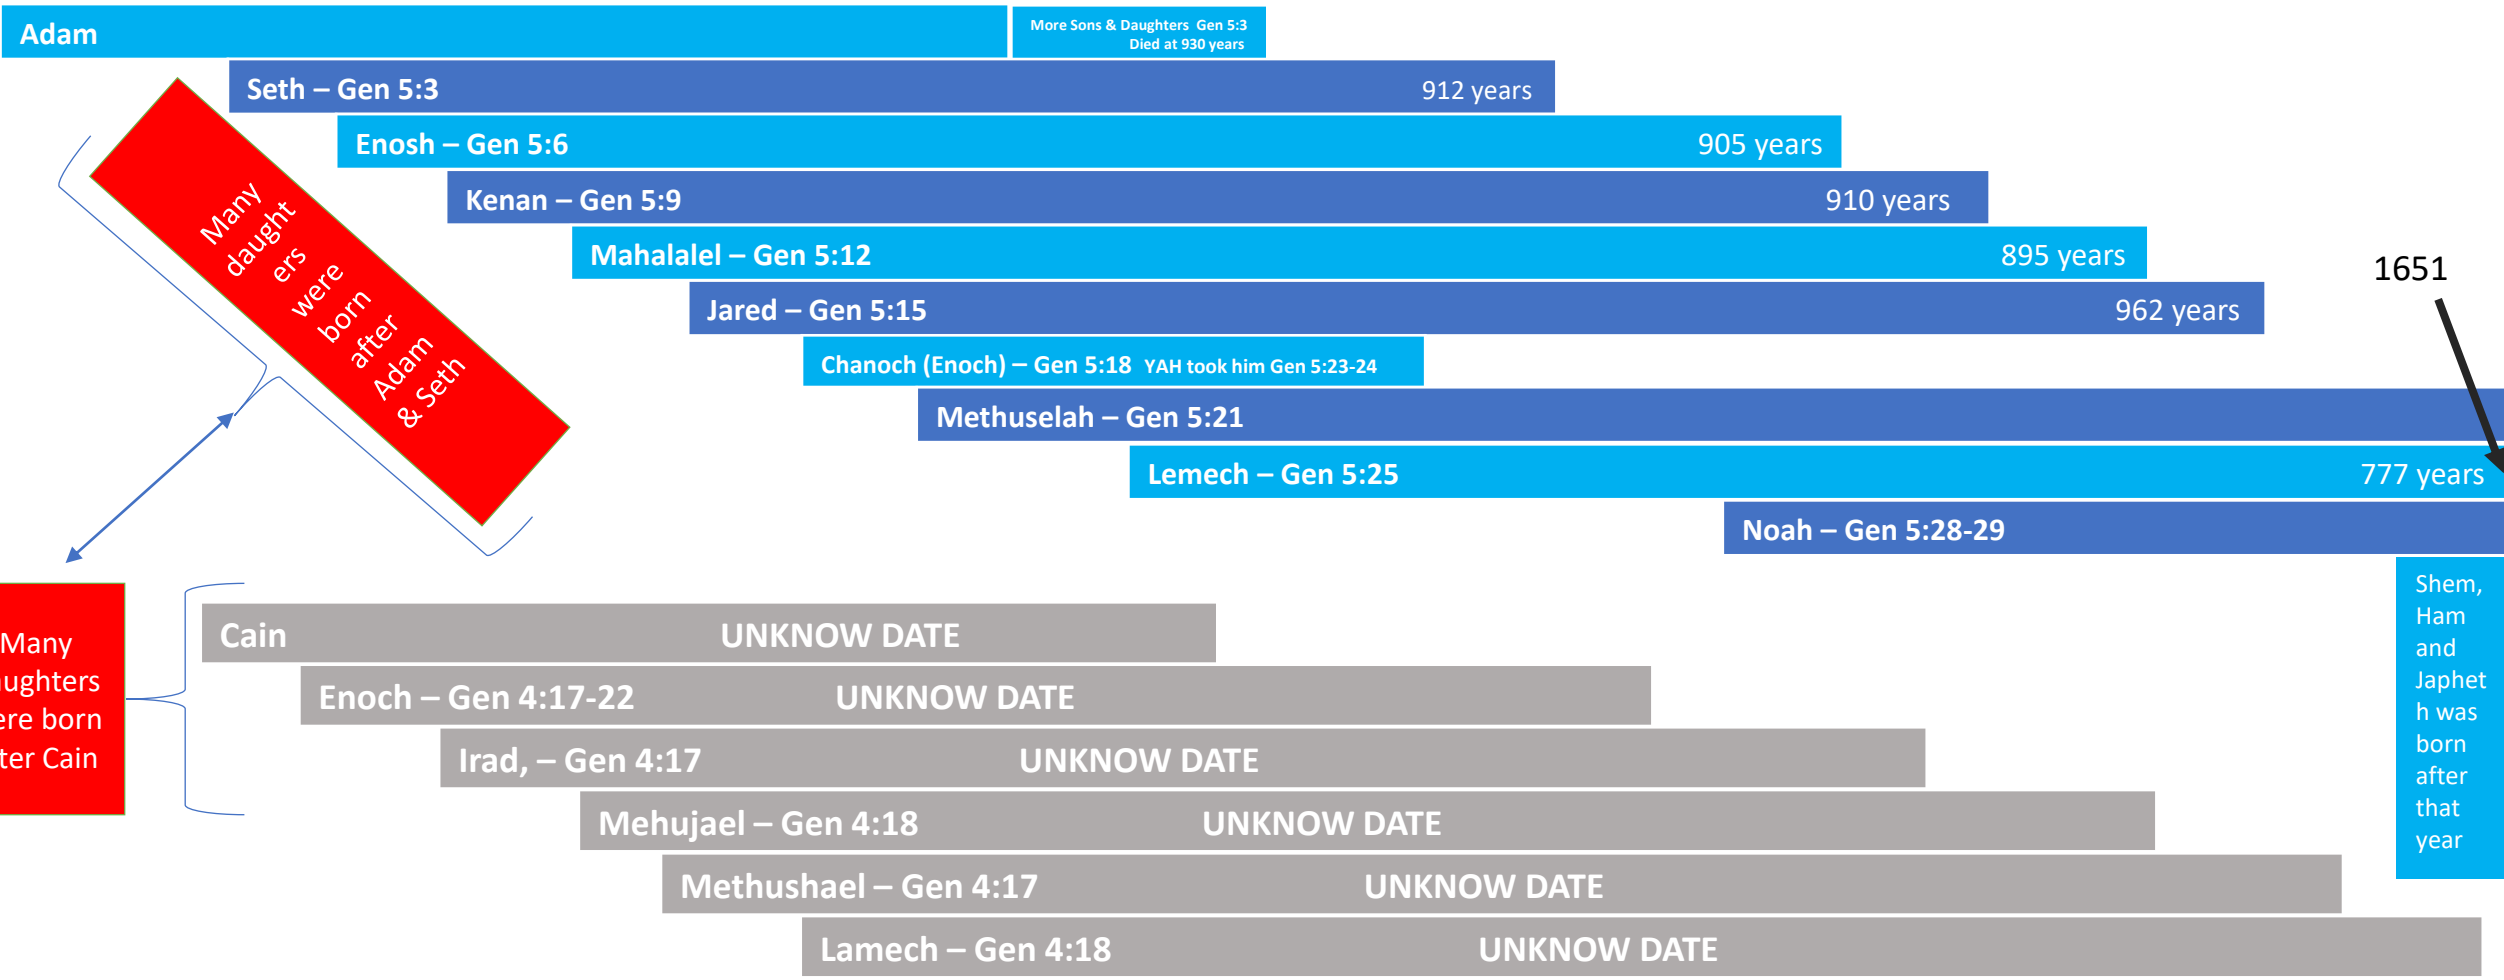

# Earth's Timeline Draft

	60's	130	235	325	395	460	622	687	800	874	930	987	1042	1056	1140	1235	1290	1422	1556
--	------	-----	-----	-----	-----	-----	-----	-----	-----	-----	-----	-----	------	------	------	------	------	------	------

Many daughters were born after Adam & Seth

Many daughters were born after Cain

1651

Shem, Ham and Japheth was born after that year

# Earth's Timeline Draft

# Earth's Timeline Draft

2108	2109	2149	2169	2184	2209	2232	2260	2289	2277	2299	2316	2346	2397	2649	2729	2769	3209	3218	3247
------	------	------	------	------	------	------	------	------	------	------	------	------	------	------	------	------	------	------	------