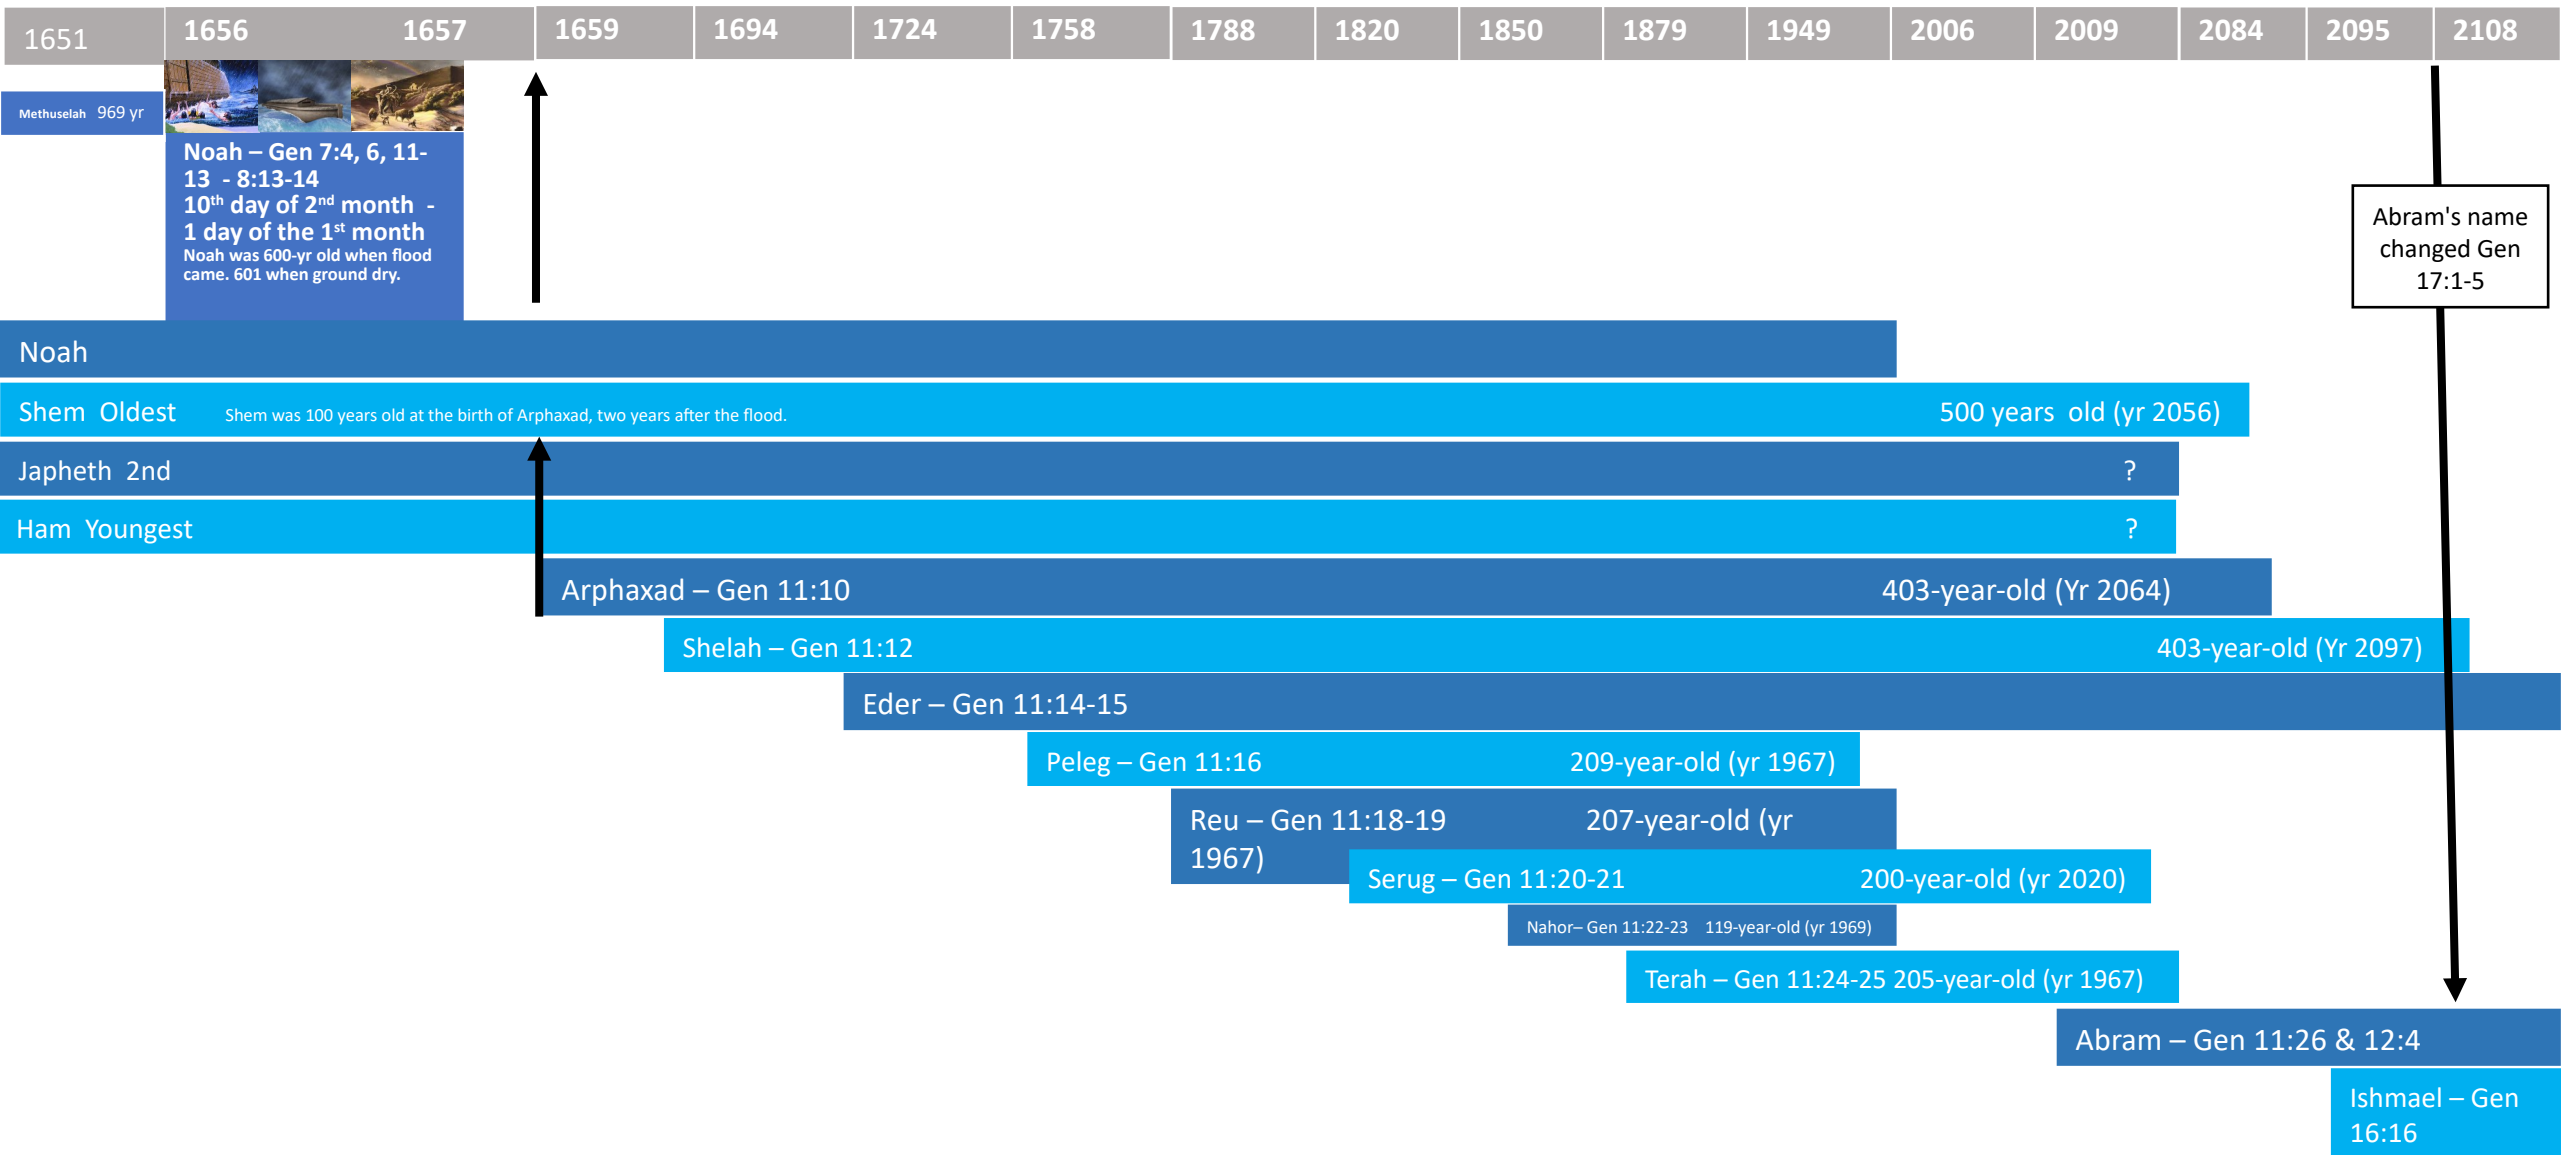

**Chanoch (Enoch) – Gen 5:18** YAH took him Gen 5:23-24

**Methuselah – Gen 5:21**

**Lemech – Gen 5:25** 777 years

**Noah – Gen 5:28-29**

1651  
↓

Many daughters were born after Adam & Seth

Many daughters were born after Cain

Shem, Ham and Japheth was born after that year

**Cain** UNKNOWN DATE

**Enoch – Gen 4:17-22** UNKNOWN DATE

**Irada, – Gen 4:17** UNKNOWN DATE

**Mehujael – Gen 4:18** UNKNOWN DATE

**Methushael – Gen 4:17** UNKNOWN DATE

# Earth's Timeline Draft

# Earth's Timeline Draft

Eder 430-year-old (Yr 2154)

Abraham – Gen 17:1-5 175 years old

Ishmael Died at 137 yr old

Isaac – Gen 17:19-21 & 18:10-14 & 21:5

Rebekah

Jacob - Gen 25:25-26 Died at 147 yr

Joseph – Gen 41:46-57 & 45:6, 28 Died at 137-year-old