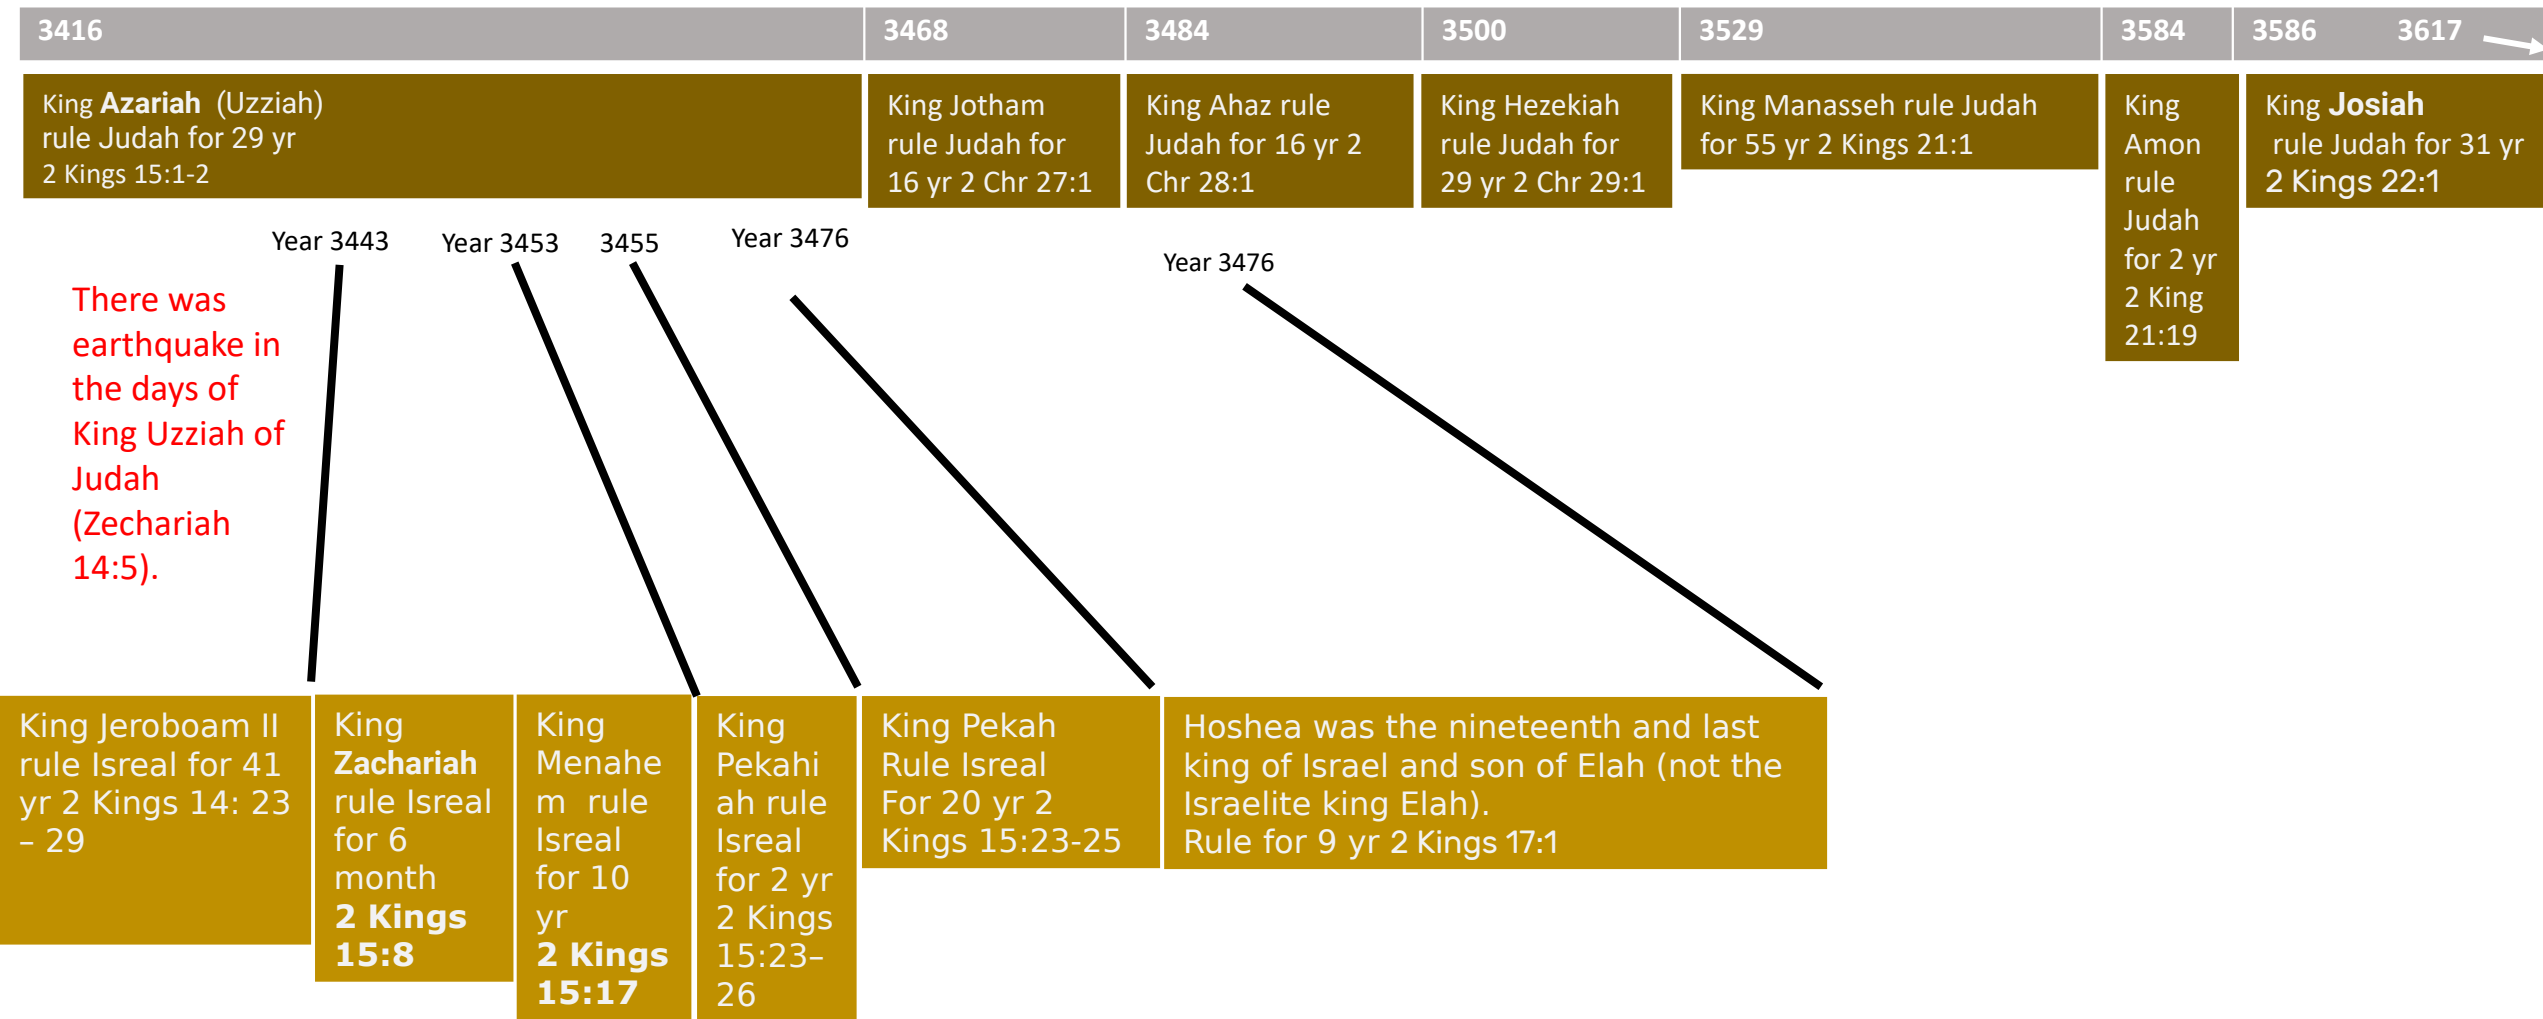

Earth's Timeline Draft