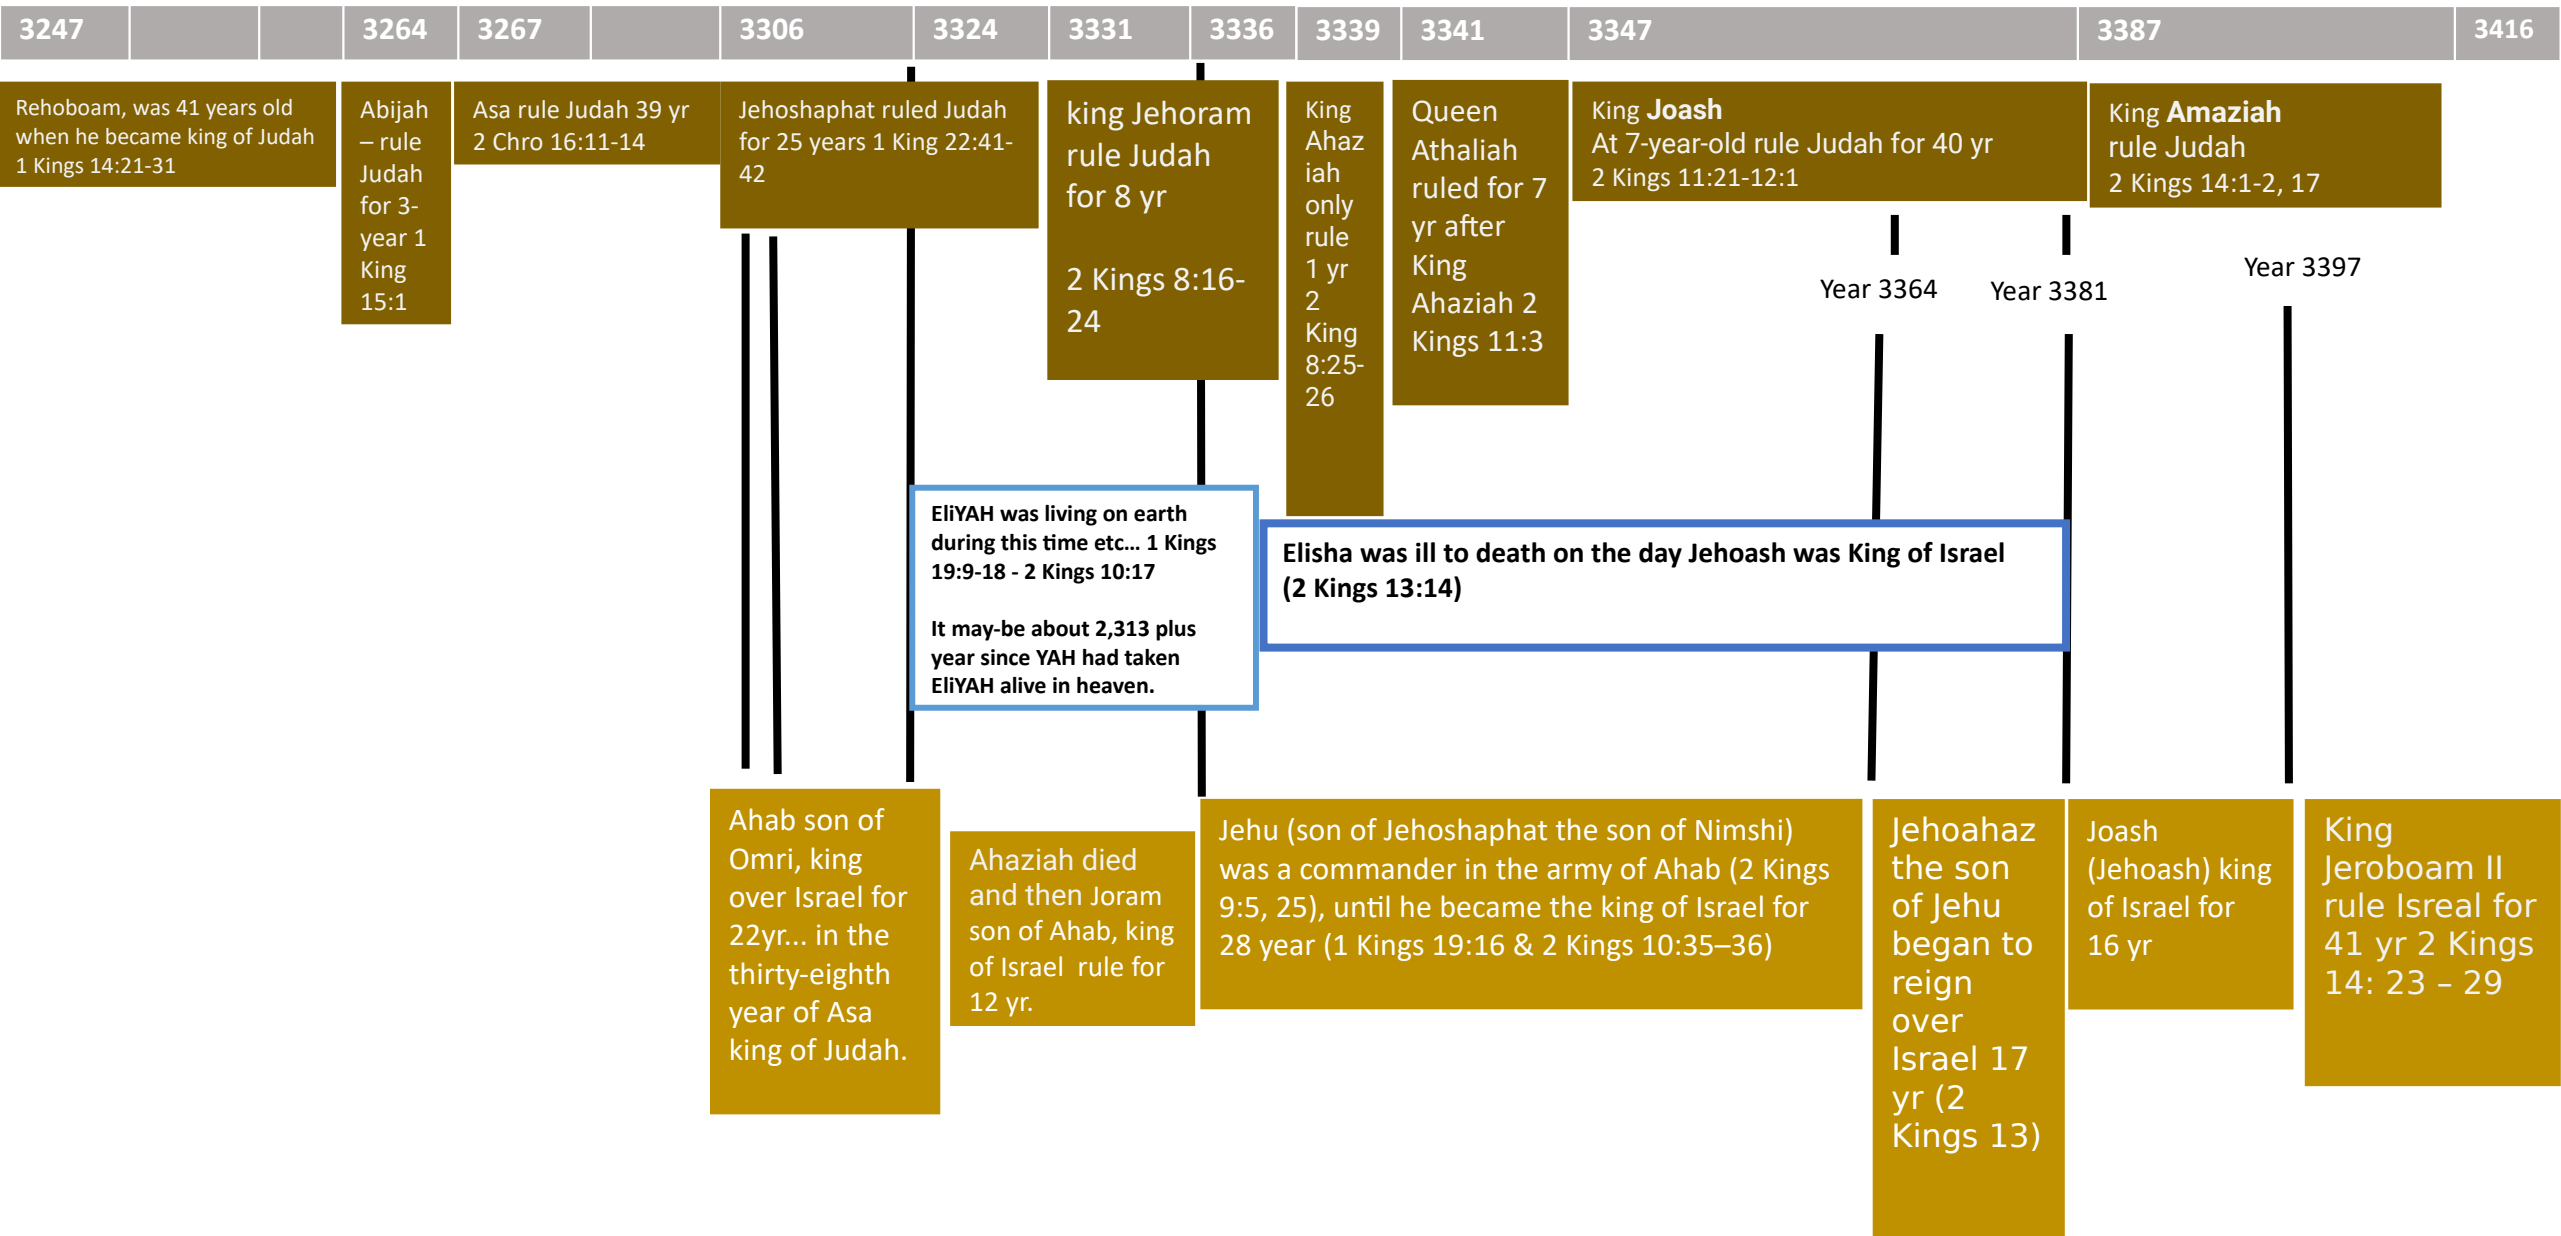

Earth's Timeline Draft